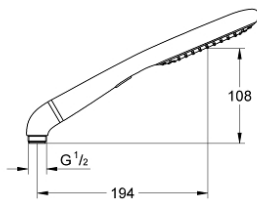

27 274 000 RAINSHOWER ECO 120 HAND SHOWER 2 SPRAYS

PRODUCT DESCRIPTION

- Colour: chrome
-
- eco function (reduction of flow rate)
- elbow adapter for the combination of hand showers with shower sets
- GROHE LongLife finish
- GROHE DreamSpray - perfect spray pattern
- GROHE SpeedClean - effortless limescale removal
- Inner WaterGuide - inner insulation for surface protection
- universal mounting system, fitting all standard shower hoses
- suitable for instantaneous heater
- min. recommended pressure 1.0 bar

27 274 000 RAINSHOWER ECO 120 HAND SHOWER 2 SPRAYS

SPARE PARTS, avgust 2008 – now

1: Dirt strainer (Spare part-nr. 0700200M)