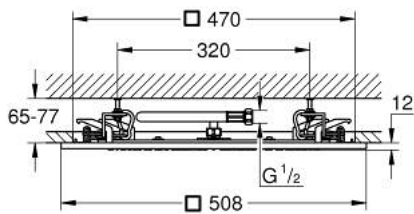

27 286 000 RAINSHOWER F-SERIES 20" CEILING SHOWER 1 SPRAY

PRODUCT DESCRIPTION

- Colour: chrome
- spray pattern: Rain
- 508 x 508 mm
- material: metal
- connection thread 1/2"
- GROHE DreamSpray - perfect spray pattern
- GROHE LongLife finish
- GROHE SpeedClean - effortless limescale removal
- suitable for instantaneous heater
- min. recommended pressure 1.0 bar

27 286 000 RAINSHOWER F-SERIES 20" CEILING SHOWER 1 SPRAY

SPARE PARTS, junij 2016 – now

1: Connecting hose (Spare part-nr. 07467000)

2: Dirt strainer (Spare part-nr. 0676800M)

3: Fibre seal \varnothing 18,5 x \varnothing 12 x 2 (Spare part-nr. 0138900M)