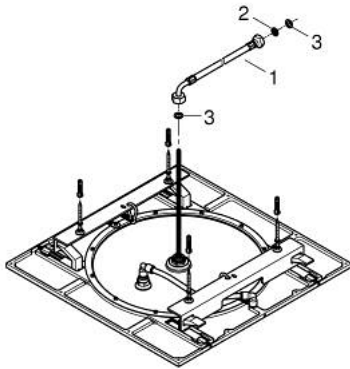

27 286 000 RAINSHOWER F-SERIES 20" CEILING SHOWER 1 SPRAY

PRODUCT DESCRIPTION

- Colour: chrome
- spray pattern: Rain
- 508 x 508 mm
- material: metal
- connection thread 1/2"
- GROHE DreamSpray - perfect spray pattern
- GROHE LongLife finish
- GROHE SpeedClean - effortless limescale removal
- suitable for instantaneous heater
- min. recommended pressure 1.0 bar

27 286 000 RAINSHOWER F-SERIES 20" CEILING SHOWER 1 SPRAY

SPARE PARTS, junij 2016 – now

1: Connecting hose (Spare part-nr. 07467000)

2: Dirt strainer (Spare part-nr. 0676800M)

3: Fibre seal \varnothing 18,5 x \varnothing 12 x 2 (Spare part-nr. 0138900M)