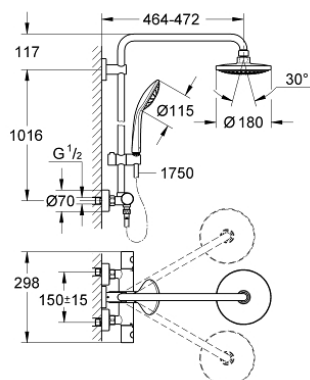

27 296 001 EUPHORIA SYSTEM 180 SHOWER SYSTEM WITH THERMOSTAT FOR WALL MOUNTING

PRODUCT DESCRIPTION

- Colour: chrome
- consisting of:
 - horizontal swivable 450 mm shower arm
 - exposed thermostat with Aquadimmer function
 - allows change between:
 - Euphoria Cosmopolitan 180 head shower (27 491 000)
 - spray pattern: Rain
 - maximum flow rate (at 3 bar): 15.5 l/min
 - with ball joint
 - rotation angle $\pm 15^\circ$
 - hand shower Euphoria 110 Massage (27 221)
 - maximum flow rate (at 3 bar): 11.5 l/min
 - adjustable in height with gliding element
 - shower hose Silverflex 1750 mm 1/2" x 1/2" (28 388)
 - GROHE TurboStat - compact cartridge with wax thermoelement
 - GROHE SafeStop safety button at 38°C
 - GROHE SafeStop Plus optional temperature limiter at 43°C included
 - GROHE DreamSpray - perfect spray pattern
 - GROHE LongLife finish
 - GROHE SpeedClean - effortless limescale removal
 - Inner WaterGuide - inner insulation for surface protection
 - TwistStop - to prevent hose from twisting
 - suitable for instantaneous heaters from 18 kW/h
 - minimum flow rate 7 l/min
 - optional upgrade: GROHE EasyReach tray (26 362), sold separately