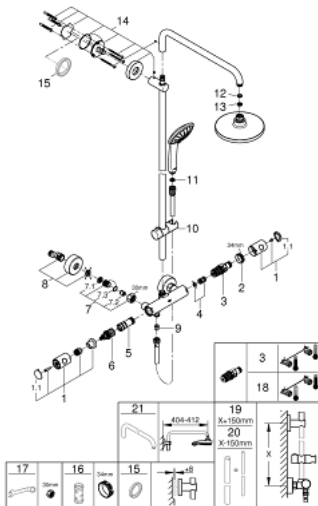

27 296 001 EUPHORIA SYSTEM 180 SHOWER SYSTEM WITH THERMOSTAT FOR WALL MOUNTING

SPARE PARTS, julij 2017 – now

- 1: Metal handle 1/2" (Spare part-nr. 47984000)
- 1.1: Cover cap (Spare part-nr. 6458500M)
- 2: Fitting ring (Spare part-nr. 47743000)
- 3: Thermostatic compact cartridge 1/2" (Spare part-nr. 47439000)
- 4: Buffer (Spare part-nr. 47398000)
- 5: Water flow (Spare part-nr. 47751000)
- 6: Aquadimmer (Spare part-nr. 12433000)
- 7: Non-return valve (Spare part-nr. 47189000)
- 7.1: Dirt strainer (Spare part-nr. 0726400M)
- 7.2: Non-return valve (Spare part-nr. 08565000)
- 7.3: O-ring $\varnothing 17 \times \varnothing 2$ (Spare part-nr. 0305500M)
- 8: S-union (Spare part-nr. 12662000)
- 9: Non-return valve (Spare part-nr. 08565000)
- 10: Glide element (Spare part-nr. 12140000)
- 11: Dirt strainer (Spare part-nr. 0700200M)
- 12: Fibre seal $\varnothing 18,5 \times \varnothing 12 \times 2$ (Spare part-nr. 0138900M)
- 13: Dirt strainer (Spare part-nr. 48007000)
- 14: Shower rail holder (Spare part-nr. 48279000)
- 15: Compensation disc (Spare part-nr. 27180000)*
- 16: Socket spanner (Spare part-nr. 19332000)*
- 17: Special spanner (Spare part-nr. 19377000)*
- 18: GROHE TurboStat cartridge 1/2" (Spare part-nr. 47175000)*
- 19: Shower system pipe for retrofitting (Spare part-nr. 48053000)*
- 20: Shower system pipe for retrofitting (Spare part-nr. 48054000)*
- 21: Shower arm for shower systems (Spare part-nr. 14047000)*

* Optional accessories