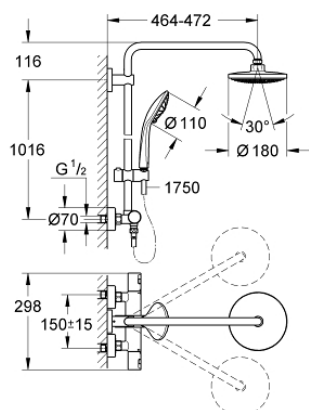

27 298 001 VITALIO JOY SYSTEM 180 SHOWER SYSTEM WITH THERMOSTAT FOR WALL MOUNTING

PRODUCT DESCRIPTION

- Colour: chrome
- consisting of:
 - horizontal swivable 450 mm shower arm
 - exposed thermostat Precision Joy with Aquadimmer function
 - allows change between:
 - head shower Vitalio Joy 180, chrome plated spray face, 9.5 l/min
 - spray pattern: Rain
 - maximum flow rate (at 3 bar): 15.5 l/min
 - with ball joint
 - rotation angle $\pm 15^\circ$
 - hand shower Vitalio Joy 110 Massage (27 319)
 - spray patterns: Rain, SmartRain, Massage
 - maximum flow rate (at 3 bar): 11.5 l/min
 - GROHE SprayDimmer - stepless flow rate adjustment
 - adjustable in height with gliding element
 - shower hose VitalioFlex Silver 1.750 mm, $\frac{1}{2}$ " x $\frac{1}{2}$ " (27 506)
 - maximum flow rate system (at 3 bar): 15.5 l/min
 - minimum flow rate 5 l/min
 - GROHE DreamSpray - perfect spray pattern
 - GROHE LongLife finish
 - GROHE TurboStat - compact cartridge with wax thermoelement
 - GROHE SafeStop safety button at 38°C
 - GROHE SafeStop Plus optional temperature limiter at 43°C included
 - GROHE SpeedClean - effortless limescale removal
 - Inner WaterGuide - inner insulation for surface protection
 - TwistStop - to prevent hose from twisting
 - suitable for instantaneous heaters from 18 kW/h