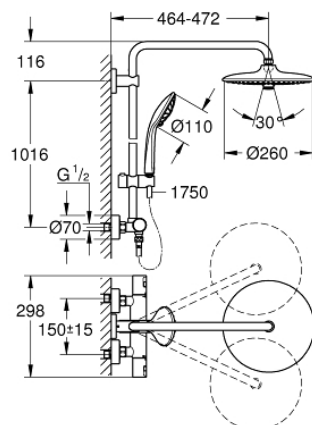

### PRODUCT DESCRIPTION

- Colour: chrome
- consisting of:
  - horizontal swivable 450 mm shower arm
  - exposed thermostat with Aquadimmer function
  - allows change between:
    - head shower Vitalio Joy 260 (26 462)
    - spray patterns: Rain, SmartRain, Jet
  - with ball joint
  - rotation angle  $\pm 15^\circ$
  - hand shower Vitalio Joy 110 Massage (27 319)
  - spray patterns: Rain, SmartRain, Massage
  - adjustable in height with gliding element
  - shower hose VitalioFlex Silver 1.750 mm,  $\frac{1}{2}$ " x  $\frac{1}{2}$ " (27 506)
  - 9.5 l/min flow limiter
  - GROHE TurboStat - compact cartridge with wax thermoelement
  - GROHE SafeStop safety button at 38°C
  - GROHE SafeStop Plus optional temperature limiter at 43°C included
  - GROHE DreamSpray - perfect spray pattern
  - GROHE LongLife finish
  - GROHE SprayDimmer - stepless flow rate adjustment
  - GROHE SpeedClean - effortless limescale removal
  - Inner WaterGuide - inner insulation for surface protection
  - TwistStop - to prevent hose from twisting
  - suitable for instantaneous heaters from 18 kW/h
  - minimum flow rate 7 l/min