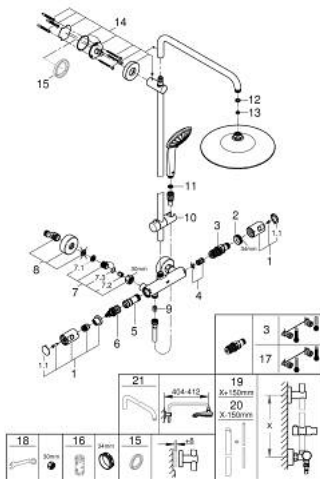

27 298 002 VITALIO JOY SYSTEM 260 SHOWER SYSTEM WITH THERMOSTAT FOR WALL MOUNTING

SPARE PARTS, oktober 2016 – now

- 1: Handle (Spare part-nr. 47728000)
- 1.1: Cover cap (Spare part-nr. 6458500M)
- 2: Fitting ring (Spare part-nr. 47743000)
- 3: Thermostatic compact cartridge 1/2" (Spare part-nr. 47439000)
- 4: Buffer (Spare part-nr. 47398000)
- 5: Water flow (Spare part-nr. 47751000)
- 6: Aquadimmer (Spare part-nr. 12433000)
- 7: Non-return valve (Spare part-nr. 47189000)
- 7.1: Dirt strainer (Spare part-nr. 0726400M)
- 7.2: Non-return valve (Spare part-nr. 08565000)
- 7.3: O-ring $\varnothing 17 \times \varnothing 2$ (Spare part-nr. 0305500M)
- 8: S-union (Spare part-nr. 12662000)
- 9: Non-return valve (Spare part-nr. 08565000)
- 10: Glide element (Spare part-nr. 12140000)
- 11: Dirt strainer (Spare part-nr. 0700200M)
- 12: Fibre seal $\varnothing 18,5 \times \varnothing 12 \times 2$ (Spare part-nr. 0138900M)
- 13: Dirt strainer (Spare part-nr. 48007000)
- 14: Shower rail holder (Spare part-nr. 48279000)
- 15: Compensation disc (Spare part-nr. 27180000)*
- 16: Socket spanner (Spare part-nr. 19332000)*
- 17: GROHE TurboStat cartridge 1/2" (Spare part-nr. 47175000)*
- 18: Special spanner (Spare part-nr. 19377000)*
- 19: Shower system pipe for retrofitting (Spare part-nr. 48053000)*
- 20: Shower system pipe for retrofitting (Spare part-nr. 48054000)*
- 21: Shower arm for shower systems (Spare part-nr. 14047000)*

* Optional accessories