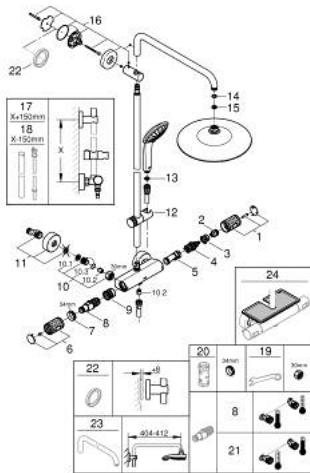

27 298 003 VITALIO JOY SYSTEM 260 SHOWER SYSTEM WITH THERMOSTATIC MIXER FOR WALL MOUNTING

SPARE PARTS, januar 2020 – now

- 1: Shut-off handle (Spare part-nr. 49162000)
- 2: Stop ring (Spare part-nr. 47986000)
- 3: Stop ring (Spare part-nr. 47965000)
- 4: Aquadimmer (Spare part-nr. 47364000)
- 5: Water flow (Spare part-nr. 47887000)
- 6: Shut-off handle (Spare part-nr. 49160000)
- 7: Fitting ring (Spare part-nr. 47743000)
- 8: Thermostatic compact cartridge 1/2" (Spare part-nr. 47439000)
- 9: Race (Spare part-nr. 47975000)
- 10: Non-return valve (Spare part-nr. 47189000)
- 10.1: Dirt strainer (Spare part-nr. 0726400M)
- 10.2: Non-return valve (Spare part-nr. 08565000)
- 10.3: O-ring $\varnothing 17 \times \varnothing 2$ (Spare part-nr. 0305500M)
- 11: S-union (Spare part-nr. 12662000)
- 12: Glide element (Spare part-nr. 48424000)
- 13: Dirt strainer (Spare part-nr. 0700200M)
- 14: Fibre seal $\varnothing 18,5 \times \varnothing 12 \times 2$ (Spare part-nr. 0138900M)
- 15: Dirt strainer (Spare part-nr. 48007000)
- 16: Shower rail holder (Spare part-nr. 48279000)
- 17: Shower system pipe for retrofitting (Spare part-nr. 48514000)*
- 18: Shower system pipe for retrofitting (Spare part-nr. 48515000)*
- 19: Special spanner (Spare part-nr. 19377000)*
- 20: Socket spanner (Spare part-nr. 19332000)*
- 21: GROHE TurboStat cartridge 1/2" (Spare part-nr. 47175000)*
- 22: Compensation disc (Spare part-nr. 27180000)*
- 23: Shower arm for shower systems (Spare part-nr. 14047000)*
- 24: GROHE EasyReach tray (Spare part-nr. 26362LN1)*

* Optional accessories