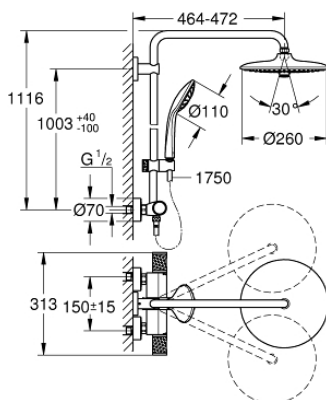

27 298 003 VITALIO JOY SYSTEM 260 SHOWER SYSTEM WITH THERMOSTATIC MIXER FOR WALL MOUNTING

PRODUCT DESCRIPTION

- Colour: chrome
- consisting of:
 - horizontal swivable 450 mm shower arm
 - exposed Precision thermostatic with Aquadimmer function
 - allows change between:
 - head shower Vitalio Joy 260 (26 462)
 - spray patterns: Rain, SmartRain, Jet
 - maximum flow rate (at 3 bar): 7.5 l/min
 - with ball joint
 - rotation angle $\pm 15^\circ$
 - hand shower Vitalio Joy 110 Massage (27 319)
 - spray patterns: Rain, Massage, SmartRain
 - maximum flow rate (at 3 bar): 8 l/min
 - adjustable in height with gliding element
 - shower hose VitalioFlex Silver 1.750 mm, $\frac{1}{2}$ " x $\frac{1}{2}$ " (27 506)
 - maximum flow rate system (at 3 bar): 8 l/min
 - GROHE EcoJoy - Less water, perfect flow
 - GROHE TurboStat - compact cartridge with wax thermoelement
 - GROHE SafeStop safety button at 38°C
 - GROHE SafeStop Plus optional temperature limiter at 43°C included
 - GROHE CoolTouch - no risk of scalding
 - GROHE ProGrip - with knurl structure
 - GROHE DreamSpray - perfect spray pattern
 - GROHE LongLife finish
 - GROHE SprayDimmer - stepless flow rate adjustment
- Flexible Installation - 1 adjustable bracket for existing drill holes
- Inner WaterGuide - inner insulation for surface protection
- GROHE SpeedClean - effortless limescale removal
- TwistStop - to prevent hose from twisting
- suitable for instantaneous heaters from 18 kW/h
- minimum flow rate 5 l/min
- Consumer edition