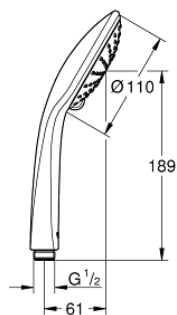

## 27 317 000 VITALIO JOY 110 DUO HAND SHOWER 2 SPRAYS

### PRODUCT DESCRIPTION

- Colour: chrome
- 
- maximum flow rate (at 3 bar): 16.6 l/min
- GROHE SprayDimmer - stepless flow rate adjustment
- GROHE DreamSpray - perfect spray pattern
- GROHE LongLife finish
- GROHE SpeedClean - effortless limescale removal
- Inner WaterGuide - inner insulation for surface protection
- universal mounting system, fitting all standard shower hoses
- suitable for instantaneous heater
- 5 color packaging

Pure Freude  
an Wasser

27 317 000 **VITALIO JOY 110 DUO HAND SHOWER 2 SPRAYS**

**SPARE PARTS**, marec 2009 – now

1: Dirt strainer (Spare part-nr. 0700200M)