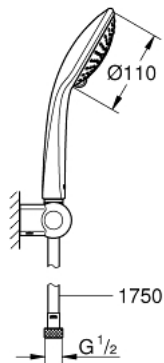

27 355 000 EUPHORIA 110 CHAMPAGNE WALL HOLDER SET 3 SPRAYS

PRODUCT DESCRIPTION

- Colour: chrome
- consisting of:
 - hand shower Champagne (27 222)
 - maximum flow rate (at 3 bar): 17 l/min
 - wall shower holder
 - shower hose Silverflex 1750 mm 1/2" x 1/2" (28 388)
 - GROHE DreamSpray - perfect spray pattern
 - GROHE SprayDimmer - stepless flow rate adjustment
 - GROHE LongLife finish
 - GROHE SpeedClean - effortless limescale removal
 - Inner WaterGuide - inner insulation for surface protection
 - TwistStop - to prevent hose from twisting
 - suitable for instantaneous heater
 - min. recommended pressure 1.0 bar

27 355 000 **EUPHORIA 110 CHAMPAGNE WALL HOLDER SET 3 SPRAYS**

SPARE PARTS, avgust 2009 – now

1: Dirt strainer (Spare part-nr. 0700200M)