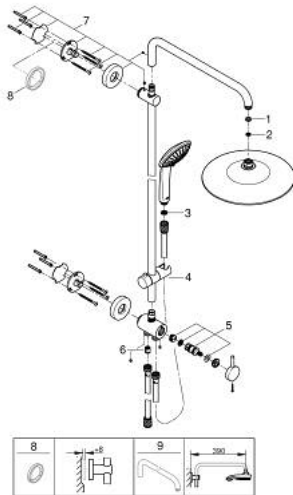

27 357 002 VITALIO JOY SYSTEM 260 SHOWER SYSTEM WITH DIVERTER FOR WALL MOUNTING

PRODUCT DESCRIPTION

- Colour: chrome
- consisting of:
 - horizontal swivable 450 mm shower arm
 - change between hand and head shower by diverter
 - head shower Vitalio Joy 260 (26 462)
 - spray patterns: Rain, SmartRain, Jet
 - maximum flow rate (at 3 bar): 7.5 l/min
 - with ball joint
 - rotation angle $\pm 15^\circ$
 - hand shower Vitalio Joy 110 Massage (27 319)
 - spray patterns: Rain, SmartRain, Massage
 - maximum flow rate (at 3 bar): 15.5 l/min
 - adjustable in height with gliding element
 - shower hose VitalioFlex Silver 1.750 mm, $\frac{1}{2}$ " x $\frac{1}{2}$ " (27 506)
 - connection to water supply with $\frac{1}{2}$ " thread of the 800 mm shower hose to faucet / wall union
 - maximum flow rate system (at 3 bar): 15.5 l/min
 - GROHE DreamSpray - perfect spray pattern
 - GROHE LongLife finish
 - GROHE SprayDimmer - stepless flow rate adjustment
 - GROHE SpeedClean - effortless limescale removal
 - Inner WaterGuide - inner insulation for surface protection
 - TwistStop - to prevent hose from twisting
 - suitable for instantaneous heaters from 18 kW/h
 - minimum flow rate 5 l/min
 - min. recommended pressure 1.0 bar

27 357 002 VITALIO JOY SYSTEM 260 SHOWER SYSTEM WITH DIVERTER FOR WALL MOUNTING

SPARE PARTS, oktober 2016 – now

- 1: Fibre seal \varnothing 18,5 x \varnothing 12 x 2 (Spare part-nr. 0138900M)
- 2: Dirt strainer (Spare part-nr. 48007000)
- 3: Dirt strainer (Spare part-nr. 0700200M)
- 4: Glide element (Spare part-nr. 12140000)
- 5: Replacement kit for rotary valve (Spare part-nr. 45915000)
- 6: Non-return valve (Spare part-nr. 08565000)
- 7: Shower rail holder (Spare part-nr. 48279000)
- 8: Compensation disc (Spare part-nr. 27180000)*
- 9: Shower arm for shower systems (Spare part-nr. 14047000)*