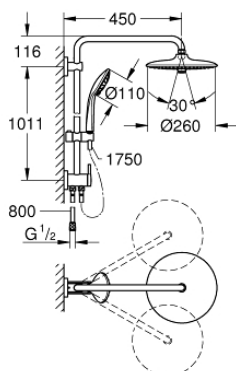

27 357 002 VITALIO JOY SYSTEM 260 SHOWER SYSTEM WITH DIVERTER FOR WALL MOUNTING

PRODUCT DESCRIPTION

- Colour: chrome
- consisting of:
 - horizontal swivable 450 mm shower arm
 - change between hand and head shower by diverter
 - head shower Vitalio Joy 260 (26 462)
 - spray patterns: Rain, SmartRain, Jet
 - maximum flow rate (at 3 bar): 7.5 l/min
 - with ball joint
 - rotation angle $\pm 15^\circ$
 - hand shower Vitalio Joy 110 Massage (27 319)
 - spray patterns: Rain, SmartRain, Massage
 - maximum flow rate (at 3 bar): 15.5 l/min
 - adjustable in height with gliding element
 - shower hose VitalioFlex Silver 1.750 mm, $\frac{1}{2}$ " x $\frac{1}{2}$ " (27 506)
 - connection to water supply with $\frac{1}{2}$ " thread of the 800 mm shower hose to faucet / wall union
 - maximum flow rate system (at 3 bar): 15.5 l/min
 - GROHE DreamSpray - perfect spray pattern
 - GROHE LongLife finish
 - GROHE SprayDimmer - stepless flow rate adjustment
 - GROHE SpeedClean - effortless limescale removal
 - Inner WaterGuide - inner insulation for surface protection
 - TwistStop - to prevent hose from twisting
 - suitable for instantaneous heaters from 18 kW/h
 - minimum flow rate 5 l/min
 - min. recommended pressure 1.0 bar

27 357 002 VITALIO JOY SYSTEM 260 SHOWER SYSTEM WITH DIVERTER FOR WALL MOUNTING

SPARE PARTS, oktober 2016 – now

- 1: Fibre seal \varnothing 18,5 x \varnothing 12 x 2 (Spare part-nr. 0138900M)
- 2: Dirt strainer (Spare part-nr. 48007000)
- 3: Dirt strainer (Spare part-nr. 0700200M)
- 4: Glide element (Spare part-nr. 12140000)
- 5: Replacement kit for rotary valve (Spare part-nr. 45915000)
- 6: Non-return valve (Spare part-nr. 08565000)
- 7: Shower rail holder (Spare part-nr. 48279000)
- 8: Compensation disc (Spare part-nr. 27180000)*
- 9: Shower arm for shower systems (Spare part-nr. 14047000)*