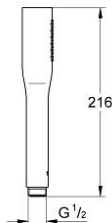

### PRODUCT DESCRIPTION

- Colour: chrome
- spray pattern: Standard spray
- maximum flow rate (at 3 bar): 15 l/min
- GROHE LongLife finish
- GROHE SpeedClean - effortless limescale removal
- Inner WaterGuide - inner insulation for surface protection
- universal mounting system, fitting all standard shower hoses

27 367 000 **EUPHORIA COSMOPOLITAN STICK HAND SHOWER 1 SPRAY**

**SPARE PARTS**, september 2009 – now

1: Dirt strainer (Spare part-nr. 0700200M)