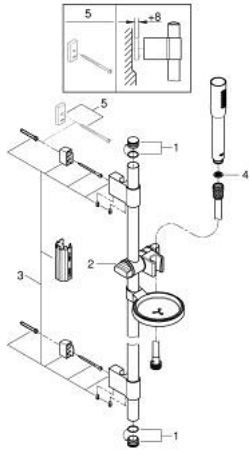

## 27 368 000 EUPHORIA COSMOPOLITAN STICK SHOWER RAIL SET 1 SPRAY

### PRODUCT DESCRIPTION

- Colour: chrome
- consisting of:
  - hand shower (27 400)
  - spray pattern: Standard spray
  - maximum flow rate (at 3 bar): 8 l/min
  - shower rail 900 mm
  - with wall holders made of metal
  - shower hose Silverflex 1750 mm 1/2" x 1/2" (28 388)
  - soap dish (27 206)
- GROHE EcoJoy - Less water, perfect flow
- GROHE LongLife finish
- GROHE FastFixation Plus adjustable distance between brackets for adaption to existing drilling holes
- GROHE SpeedClean - effortless limescale removal
- Inner WaterGuide - inner insulation for surface protection
- TwistStop - to prevent hose from twisting
- suitable for instantaneous heater
- min. recommended pressure 1.0 bar

27 368 000 **EUPHORIA COSMOPOLITAN STICK SHOWER RAIL SET 1 SPRAY**

**SPARE PARTS**, oktober 2016 – now

- 1: Cover cap (Spare part-nr. 45922000)
  - 2: Glide element (Spare part-nr. 65380000)
  - 3: Shower rail holder (Spare part-nr. 48333000)
  - 4: Dirt strainer (Spare part-nr. 0700200M)
  - 5: Compensation disc (Spare part-nr. 45914XE0)\*
- \* Optional accessories