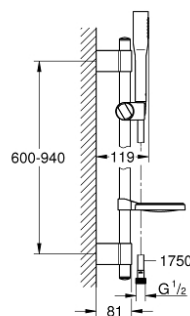

## 27 368 000 EUPHORIA COSMOPOLITAN STICK SHOWER RAIL SET 1 SPRAY

### PRODUCT DESCRIPTION

- Colour: chrome
- consisting of:
  - hand shower (27 400)
  - spray pattern: Standard spray
  - maximum flow rate (at 3 bar): 8 l/min
  - shower rail 900 mm
  - with wall holders made of metal
  - shower hose Silverflex 1750 mm 1/2" x 1/2" (28 388)
  - soap dish (27 206)
- GROHE EcoJoy - Less water, perfect flow
- GROHE LongLife finish
- GROHE FastFixation Plus adjustable distance between brackets for adaption to existing drilling holes
- GROHE SpeedClean - effortless limescale removal
- Inner WaterGuide - inner insulation for surface protection
- TwistStop - to prevent hose from twisting
- suitable for instantaneous heater
- min. recommended pressure 1.0 bar

27 368 000 **EUPHORIA COSMOPOLITAN STICK SHOWER RAIL SET 1 SPRAY**

**SPARE PARTS**, oktober 2016 – now

- 1: Cover cap (Spare part-nr. 45922000)
  - 2: Glide element (Spare part-nr. 65380000)
  - 3: Shower rail holder (Spare part-nr. 48333000)
  - 4: Dirt strainer (Spare part-nr. 0700200M)
  - 5: Compensation disc (Spare part-nr. 45914XE0)\*
- \* Optional accessories