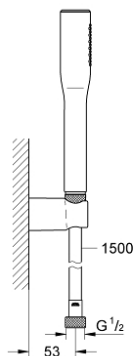

27 369 000 EUPHORIA COSMOPOLITAN STICK WALL HOLDER SET 1 SPRAY

PRODUCT DESCRIPTION

- Colour: chrome
- consisting of:
 - hand shower (27 400)
 - maximum flow rate (at 3 bar): 8 l/min
 - wall shower holder (27 056)
 - Silverflex shower hose 1500 mm 1/2" x 1/2" (28 364)
 - GROHE EcoJoy - Less water, perfect flow
 - GROHE LongLife finish
 - GROHE SpeedClean - effortless limescale removal
 - Inner WaterGuide - inner insulation for surface protection
 - TwistStop - to prevent hose from twisting
 - suitable for instantaneous heater
 - min. recommended pressure 0.5 bar

27 369 000 **EUPHORIA COSMOPOLITAN STICK WALL HOLDER SET 1 SPRAY**

SPARE PARTS, september 2009 – now

1: Dirt strainer (Spare part-nr. 0700200M)