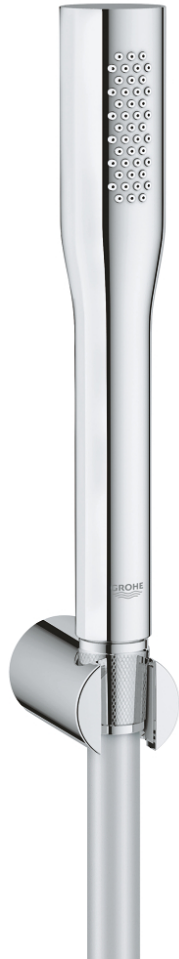

27 369 000 EUPHORIA COSMOPOLITAN STICK WALL HOLDER SET 1 SPRAY

PRODUCT DESCRIPTION

- Colour: chrome
- consisting of:
 - hand shower (27 400)
 - maximum flow rate (at 3 bar): 8 l/min
 - wall shower holder (27 056)
 - Silverflex shower hose 1500 mm 1/2" x 1/2" (28 364)
 - GROHE EcoJoy - Less water, perfect flow
 - GROHE LongLife finish
 - GROHE SpeedClean - effortless limescale removal
 - Inner WaterGuide - inner insulation for surface protection
 - TwistStop - to prevent hose from twisting
 - suitable for instantaneous heater
 - min. recommended pressure 0.5 bar

27 369 000 **EUPHORIA COSMOPOLITAN STICK WALL HOLDER SET 1 SPRAY**

SPARE PARTS, september 2009 – now

1: Dirt strainer (Spare part-nr. 0700200M)