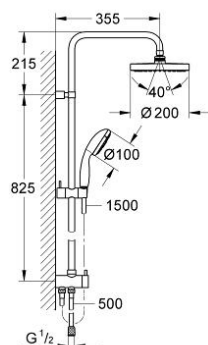

27 389 000 TEMPESTA SYSTEM 200 SHOWER SYSTEM WITH DIVERTER FOR WALL MOUNTING

PRODUCT DESCRIPTION

- Colour: chrome
- consisting of:
 - horizontal shower arm
 - change between hand and head shower by diverter
 - allows change between:
 - head shower Tempesta Cosmopolitan 200 (27 541)
 - spray pattern: Rain
 - with ball joint, rotation angle $\pm 20^\circ$
 - hand shower Tempesta 100 (28 578 001)
 - adjustable in height with gliding element
- Relaxaflex shower hose

27 389 000 TEMPESTA SYSTEM 200 SHOWER SYSTEM WITH DIVERTER FOR WALL MOUNTING

SPARE PARTS, september 2009 – now

- 1: Diverter (Spare part-nr. 46877000)
- 2: Glide element (Spare part-nr. 46876000)
- 3: Dirt strainer (Spare part-nr. 0700200M)
- 4: Mounting set (Spare part-nr. 46878000)