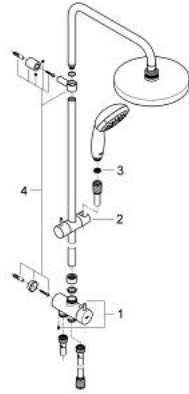

27 389 000 TEMPESTA SYSTEM 200 SHOWER SYSTEM WITH DIVERTER FOR WALL MOUNTING

PRODUCT DESCRIPTION

- Colour: chrome
- consisting of:
 - horizontal shower arm
 - change between hand and head shower by diverter
 - allows change between:
 - head shower Tempesta Cosmopolitan 200 (27 541)
 - spray pattern: Rain
 - with ball joint, rotation angle $\pm 20^\circ$
 - hand shower Tempesta 100 (28 578 001)
 - adjustable in height with gliding element
- Relaxaflex shower hose

27 389 000 TEMPESTA SYSTEM 200 SHOWER SYSTEM WITH DIVERTER FOR WALL MOUNTING

SPARE PARTS, september 2009 – now

- 1: Diverter (Spare part-nr. 46877000)
- 2: Glide element (Spare part-nr. 46876000)
- 3: Dirt strainer (Spare part-nr. 0700200M)
- 4: Mounting set (Spare part-nr. 46878000)