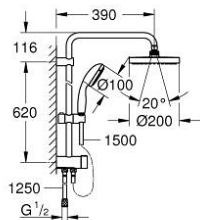

27 389 001 TEMPESTA SYSTEM 200 FLEX SHOWER SYSTEM WITH DIVERTER FOR WALL MOUNTING

PRODUCT DESCRIPTION

- Colour: chrome
- consisting of:
 - horizontal 390 mm shower arm, adjustable before installation
 - change by diverter between hand shower, head shower or head shower Eco setting
 - head shower Tempesta Cosmopolitan 200 (27 541)
 - 2 spray patterns (via diverter): Rain, SmartRain
- with ball joint
- rotation angle $\pm 15^\circ$
- hand shower Tempesta 100 (28 578 001)
- spray patterns: GROHE Rain O², Rain, Massage, Jet
- adjustable in height with gliding element
- distance between diverter and upper bracket: 620 mm
- Relaxaflex shower hose 1500 mm (28 151)
- Relaxaflex shower hose 1250 mm (28 150)
- flexible installation: connection to faucet / wall union for water supply with 1/2" thread of the 1250 mm shower hose
- minimum flow rate 7 l/min
- GROHE DreamSpray - perfect spray pattern
- GROHE LongLife finish
- GROHE SpeedClean - effortless limescale removal
- Inner WaterGuide - inner insulation for surface protection
- ShockProof silicone ring prevents damages caused by shower falling

27 389 001 TEMPESTA SYSTEM 200 FLEX SHOWER SYSTEM WITH DIVERTER FOR WALL MOUNTING

SPARE PARTS, december 2015 – now

1: Dirt strainer (Spare part-nr. 0700200M)

2: Glide element (Spare part-nr. 12140000)

3: Diverter (Spare part-nr. 48338000)

4: Compensation disc (Spare part-nr. 26496000)*

* Optional accessories