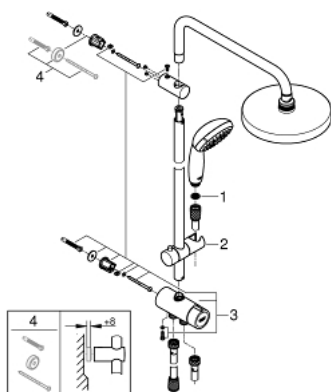

27 389 001 TEMPESTA SYSTEM 200 FLEX SHOWER SYSTEM WITH DIVERTER FOR WALL MOUNTING

PRODUCT DESCRIPTION

- Colour: chrome
- consisting of:
 - horizontal 390 mm shower arm, adjustable before installation
 - change by diverter between hand shower, head shower or head shower Eco setting
 - head shower Tempesta Cosmopolitan 200 (27 541)
 - 2 spray patterns (via diverter): Rain, SmartRain
- with ball joint
- rotation angle $\pm 15^\circ$
- hand shower Tempesta 100 (28 578 001)
- spray patterns: GROHE Rain O², Rain, Massage, Jet
- adjustable in height with gliding element
- distance between diverter and upper bracket: 620 mm
- Relaxaflex shower hose 1500 mm (28 151)
- Relaxaflex shower hose 1250 mm (28 150)
- flexible installation: connection to faucet / wall union for water supply with 1/2" thread of the 1250 mm shower hose
- minimum flow rate 7 l/min
- GROHE DreamSpray - perfect spray pattern
- GROHE LongLife finish
- GROHE SpeedClean - effortless limescale removal
- Inner WaterGuide - inner insulation for surface protection
- ShockProof silicone ring prevents damages caused by shower falling

27 389 001 TEMPESTA SYSTEM 200 FLEX SHOWER SYSTEM WITH DIVERTER FOR WALL MOUNTING

SPARE PARTS, december 2015 – now

1: Dirt strainer (Spare part-nr. 0700200M)

2: Glide element (Spare part-nr. 12140000)

3: Diverter (Spare part-nr. 48338000)