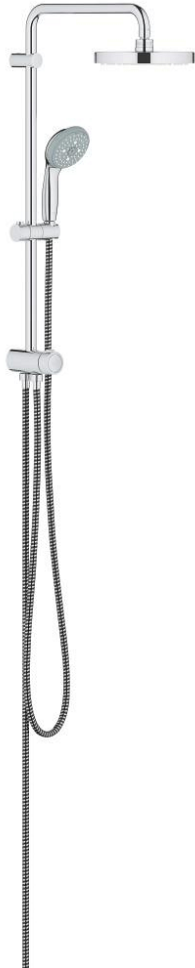

27 389 001 TEMPESTA SYSTEM 200 FLEX SHOWER SYSTEM WITH DIVERTER FOR WALL MOUNTING

PRODUCT DESCRIPTION

- Colour: chrome
- consisting of:
 - horizontal 390 mm shower arm, adjustable before installation
 - change by diverter between hand shower, head shower or head shower Eco setting
 - head shower Tempesta Cosmopolitan 200 (27 541)
 - 2 spray patterns (via diverter): Rain, SmartRain
- with ball joint
- rotation angle $\pm 15^\circ$
- hand shower Tempesta 100 (28 578 001)
- spray patterns: GROHE Rain O², Rain, Massage, Jet
- adjustable in height with gliding element
- distance between diverter and upper bracket: 620 mm
- Relaxaflex shower hose 1500 mm (28 151)
- Relaxaflex shower hose 1250 mm (28 150)
- flexible installation: connection to faucet / wall union for water supply with 1/2" thread of the 1250 mm shower hose
- minimum flow rate 7 l/min
- GROHE DreamSpray - perfect spray pattern
- GROHE LongLife finish
- GROHE SpeedClean - effortless limescale removal
- Inner WaterGuide - inner insulation for surface protection
- ShockProof silicone ring prevents damages caused by shower falling

27 389 001 TEMPESTA SYSTEM 200 FLEX SHOWER SYSTEM WITH DIVERTER FOR WALL MOUNTING

SPARE PARTS, december 2015 – now

1: Dirt strainer (Spare part-nr. 0700200M)

2: Glide element (Spare part-nr. 12140000)

3: Diverter (Spare part-nr. 48338000)

4: Compensation disc (Spare part-nr. 26496000)*

* Optional accessories