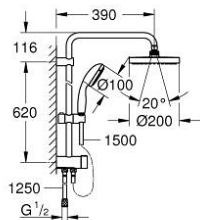

27 389 001 TEMPESTA SYSTEM 200 FLEX SHOWER SYSTEM WITH DIVERTER FOR WALL MOUNTING

PRODUCT DESCRIPTION

- Colour: chrome
- consisting of:
 - horizontal 390 mm shower arm, adjustable before installation
 - diverter allows change between hand shower, head shower or head shower with reduced flow
 - head shower Tempesta Cosmopolitan 200 (27 541)
 - 2 spray patterns (via diverter): Rain, SmartRain
- with ball joint
- rotation angle $\pm 15^\circ$
- hand shower Tempesta 100 (28 578 001)
- spray patterns: GROHE Rain O², Rain, Massage, Jet
- adjustable in height with gliding element
- distance between diverter and upper bracket: 620 mm
- Relexaflex shower hose 1500 mm (28 151)
- Relexaflex shower hose 1250 mm (28 150)
- flexible installation: connection to faucet / wall union for water supply with 1/2" thread of the 1250 mm shower hose
- minimum flow rate 7 l/min
- GROHE DreamSpray - perfect spray pattern
- GROHE LongLife finish
- GROHE SpeedClean - effortless limescale removal
- Inner WaterGuide - inner insulation for surface protection
- ShockProof silicone ring prevents damages caused by shower falling

27 389 001 TEMPESTA SYSTEM 200 FLEX SHOWER SYSTEM WITH DIVERTER FOR WALL MOUNTING

SPARE PARTS, december 2015 – now

1: Dirt strainer (Spare part-nr. 0700200M)

2: Glide element (Spare part-nr. 12140000)

3: Diverter (Spare part-nr. 48338000)

4: Compensation disc (Spare part-nr. 26496000)*

* Optional accessories