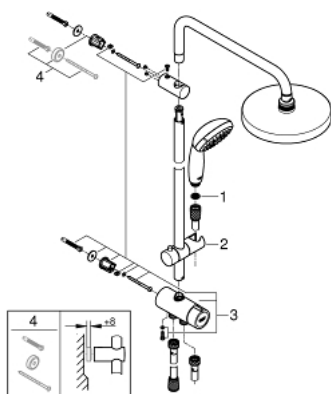

27 389 001 TEMPESTA SYSTEM 200 FLEX SHOWER SYSTEM WITH DIVERTER FOR WALL MOUNTING

PRODUCT DESCRIPTION

- Colour: chrome
- consisting of:
 - horizontal 390 mm shower arm, adjustable before installation
 - diverter allows change between hand shower, head shower or head shower with reduced flow
 - head shower Tempesta Cosmopolitan 200 (27 541)
 - 2 spray patterns (via diverter): Rain, SmartRain
- with ball joint
- rotation angle $\pm 15^\circ$
- hand shower Tempesta 100 (28 578 001)
- spray patterns: GROHE Rain O², Rain, Massage, Jet
- adjustable in height with gliding element
- distance between diverter and upper bracket: 620 mm
- Relexaflex shower hose 1500 mm (28 151)
- Relexaflex shower hose 1250 mm (28 150)
- flexible installation: connection to faucet / wall union for water supply with 1/2" thread of the 1250 mm shower hose
- minimum flow rate 7 l/min
- GROHE DreamSpray - perfect spray pattern
- GROHE LongLife finish
- GROHE SpeedClean - effortless limescale removal
- Inner WaterGuide - inner insulation for surface protection
- ShockProof silicone ring prevents damages caused by shower falling

27 389 001 TEMPESTA SYSTEM 200 FLEX SHOWER SYSTEM WITH DIVERTER FOR WALL MOUNTING

SPARE PARTS, december 2015 – now

1: Dirt strainer (Spare part-nr. 0700200M)

2: Glide element (Spare part-nr. 12140000)

3: Diverter (Spare part-nr. 48338000)