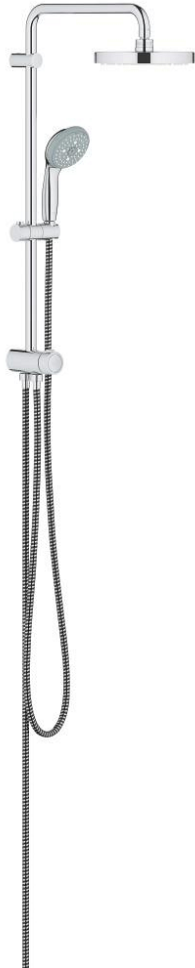

27 389 001 TEMPESTA SYSTEM 200 FLEX SHOWER SYSTEM WITH DIVERTER FOR WALL MOUNTING

PRODUCT DESCRIPTION

- Colour: chrome
- consisting of:
 - horizontal 390 mm shower arm, adjustable before installation
 - diverter allows change between hand shower, head shower or head shower with reduced flow
 - head shower Tempesta Cosmopolitan 200 (27 541)
 - 2 spray patterns (via diverter): Rain, SmartRain
- with ball joint
- rotation angle $\pm 15^\circ$
- hand shower Tempesta 100 (28 578 001)
- spray patterns: GROHE Rain O², Rain, Massage, Jet
- adjustable in height with gliding element
- distance between diverter and upper bracket: 620 mm
- Relexaflex shower hose 1500 mm (28 151)
- Relexaflex shower hose 1250 mm (28 150)
- flexible installation: connection to faucet / wall union for water supply with 1/2" thread of the 1250 mm shower hose
- minimum flow rate 7 l/min
- GROHE DreamSpray - perfect spray pattern
- GROHE LongLife finish
- GROHE SpeedClean - effortless limescale removal
- Inner WaterGuide - inner insulation for surface protection
- ShockProof silicone ring prevents damages caused by shower falling

27 389 001 TEMPESTA SYSTEM 200 FLEX SHOWER SYSTEM WITH DIVERTER FOR WALL MOUNTING

SPARE PARTS, december 2015 – now

1: Dirt strainer (Spare part-nr. 0700200M)

2: Glide element (Spare part-nr. 12140000)

3: Diverter (Spare part-nr. 48338000)

4: Compensation disc (Spare part-nr. 26496000)*

* Optional accessories