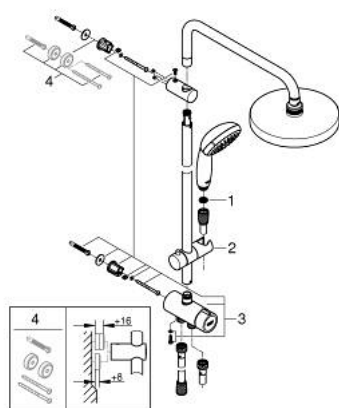

27 389 002 TEMPESTA SYSTEM 200 FLEX SHOWER SYSTEM WITH DIVERTER FOR WALL MOUNTING

PRODUCT DESCRIPTION

- Colour: chrome
- consisting of:
 - horizontal 390 mm shower arm, adjustable before installation
 - diverter allows change between hand shower, head shower or head shower with reduced flow
 - head shower Tempesta Cosmopolitan 200 (27 541)
 - 2 spray patterns (via diverter): Rain, SmartRain
 - with ball joint
 - rotation angle $\pm 15^\circ$
 - hand shower Tempesta 100 (28 578)
 - spray patterns: GROHE Rain O², Rain, Massage, Jet
 - adjustable in height with gliding element
 - distance between diverter and upper bracket: 620 mm
 - Relaxaflex shower hose 1500 mm (28 151)
 - Relaxaflex shower hose 1250 mm (28 150)
 - flexible installation: connection to faucet / wall union for water supply with 1/2" thread of the 1250 mm shower hose
 - minimum flow rate 7 l/min
 - GROHE DreamSpray - perfect spray pattern
 - GROHE LongLife finish
 - GROHE SpeedClean - effortless limescale removal
 - Inner WaterGuide - inner insulation for surface protection
 - ShockProof silicone ring prevents damages caused by shower falling

27 389 002 TEMPESTA SYSTEM 200 FLEX SHOWER SYSTEM WITH DIVERTER FOR WALL MOUNTING

SPARE PARTS, marec 2017 – now

1: Dirt strainer (Spare part-nr. 0700200M)

2: Glide element (Spare part-nr. 12140000)

3: Diverter (Spare part-nr. 48338000)

4: Compensation disc (Spare part-nr. 26496000)*

* Optional accessories