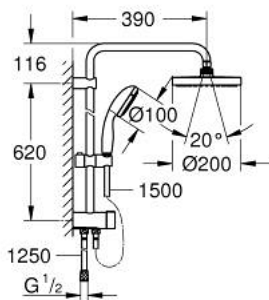

27 389 002 TEMPESTA SYSTEM 200 FLEX SHOWER SYSTEM WITH DIVERTER FOR WALL MOUNTING

PRODUCT DESCRIPTION

- Colour: chrome
- consisting of:
 - horizontal 390 mm shower arm, adjustable before installation
 - change by diverter between hand shower, head shower or head shower Eco setting
 - head shower Tempesta Cosmopolitan 200 (27 541)
 - 2 spray patterns (via diverter): Rain, SmartRain
- with ball joint
- rotation angle $\pm 15^\circ$
- hand shower Tempesta 100 (28 578)
- spray patterns: GROHE Rain O², Rain, Massage, Jet
- adjustable in height with gliding element
- distance between diverter and upper bracket: 620 mm
- Relexaflex shower hose 1500 mm (28 151)
- Relexaflex shower hose 1250 mm (28 150)
- flexible installation: connection to faucet / wall union for water supply with 1/2" thread of the 1250 mm shower hose
- minimum flow rate 7 l/min
- GROHE DreamSpray - perfect spray pattern
- GROHE LongLife finish
- GROHE SpeedClean - effortless limescale removal
- Inner WaterGuide - inner insulation for surface protection
- ShockProof silicone ring prevents damages caused by shower falling

27 389 002 TEMPESTA SYSTEM 200 FLEX SHOWER SYSTEM WITH DIVERTER FOR WALL MOUNTING

SPARE PARTS, marec 2017 – now

1: Dirt strainer (Spare part-nr. 0700200M)

2: Glide element (Spare part-nr. 12140000)

3: Diverter (Spare part-nr. 48338000)

4: Compensation disc (Spare part-nr. 26496000)*

* Optional accessories