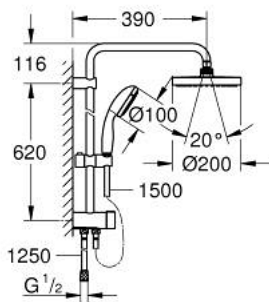

27 389 002 TEMPESTA SYSTEM 200 FLEX SHOWER SYSTEM WITH DIVERTER FOR WALL MOUNTING

PRODUCT DESCRIPTION

- Colour: chrome
- consisting of:
 - horizontal 390 mm shower arm, adjustable before installation
 - diverter allows change between hand shower, head shower or head shower with reduced flow
 - head shower Tempesta Cosmopolitan 200 (27 541)
 - 2 spray patterns (via diverter): Rain, SmartRain
 - with ball joint
 - rotation angle $\pm 15^\circ$
 - hand shower Tempesta 100 (28 578)
 - spray patterns: GROHE Rain O², Rain, Massage, Jet
 - adjustable in height with gliding element
 - distance between diverter and upper bracket: 620 mm
 - Relaxaflex shower hose 1500 mm (28 151)
 - Relaxaflex shower hose 1250 mm (28 150)
 - flexible installation: connection to faucet / wall union for water supply with 1/2" thread of the 1250 mm shower hose
 - minimum flow rate 7 l/min
 - GROHE DreamSpray - perfect spray pattern
 - GROHE LongLife finish
 - GROHE SpeedClean - effortless limescale removal
 - Inner WaterGuide - inner insulation for surface protection
 - ShockProof silicone ring prevents damages caused by shower falling

27 389 002 TEMPESTA SYSTEM 200 FLEX SHOWER SYSTEM WITH DIVERTER FOR WALL MOUNTING

SPARE PARTS, marec 2017 – now

1: Dirt strainer (Spare part-nr. 0700200M)

2: Glide element (Spare part-nr. 12140000)

3: Diverter (Spare part-nr. 48338000)

4: Compensation disc (Spare part-nr. 26496000)*

* Optional accessories