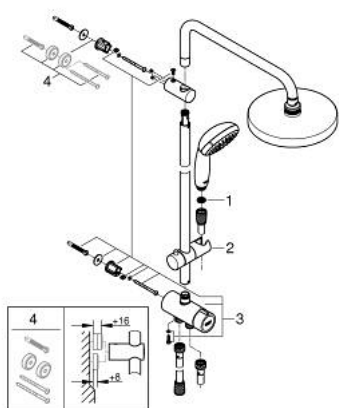

27 389 002 TEMPESTA SYSTEM 200 FLEX SHOWER SYSTEM WITH DIVERTER FOR WALL MOUNTING

PRODUCT DESCRIPTION

- Colour: chrome
- consisting of:
 - horizontal 390 mm shower arm, adjustable before installation
 - change by diverter between hand shower, head shower or head shower Eco setting
 - head shower Tempesta Cosmopolitan 200 (27 541)
 - 2 spray patterns (via diverter): Rain, SmartRain
- with ball joint
- rotation angle $\pm 15^\circ$
- hand shower Tempesta 100 (28 578)
- spray patterns: GROHE Rain O², Rain, Massage, Jet
- adjustable in height with gliding element
- distance between diverter and upper bracket: 620 mm
- Relexaflex shower hose 1500 mm (28 151)
- Relexaflex shower hose 1250 mm (28 150)
- flexible installation: connection to faucet / wall union for water supply with 1/2" thread of the 1250 mm shower hose
- minimum flow rate 7 l/min
- GROHE DreamSpray - perfect spray pattern
- GROHE LongLife finish
- GROHE SpeedClean - effortless limescale removal
- Inner WaterGuide - inner insulation for surface protection
- ShockProof silicone ring prevents damages caused by shower falling

27 389 002 TEMPESTA SYSTEM 200 FLEX SHOWER SYSTEM WITH DIVERTER FOR WALL MOUNTING

SPARE PARTS, marec 2017 – now

1: Dirt strainer (Spare part-nr. 0700200M)

2: Glide element (Spare part-nr. 12140000)

3: Diverter (Spare part-nr. 48338000)