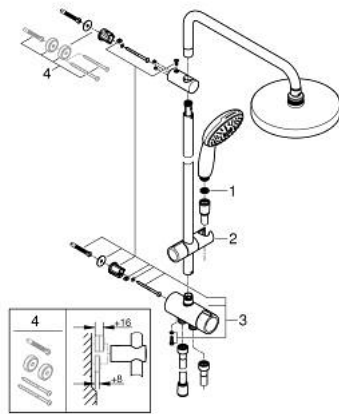

## 27 389 003 TEMPESTA SYSTEM 200 FLEX SHOWER SYSTEM WITH DIVERTER FOR WALL MOUNTING

### PRODUCT DESCRIPTION

- Colour: chrome
- consisting of:
  - horizontal 390 mm shower arm, adjustable before installation
  - diverter allows change between hand shower, head shower or head shower with reduced flow
  - head shower Tempesta Cosmopolitan 200 (27 541)
  - spray pattern: Rain
  - maximum flow rate (at 3 bar): 9.5 l/min
  - with ball joint
  - rotation angle  $\pm 15^\circ$
  - hand shower Tempesta 110 (28 261)
  - 3 načina pršenja: Rain, Jet, Massage
  - maximum flow rate (at 3 bar): 13.5 l/min
  - adjustable in height with gliding element
  - distance between diverter and upper bracket: 620 mm
  - Relaxaflex shower hose 1500 mm (28 151)
  - Relaxaflex shower hose 1250 mm (28 150)
  - flexible installation: connection to faucet / wall union for water supply with 1/2" thread of the 1250 mm shower hose
  - GROHE SmartSwitch - easily rotate the dial to enjoy your preferred spray option
  - GROHE DreamSpray - perfect spray pattern
  - ShockProof silicone ring prevents damages caused by shower falling
  - GROHE LongLife finish
  - GROHE SpeedClean - effortless limescale removal
  - Inner WaterGuide - inner insulation for surface protection
  - maximum flow rate (at 3 bar): 13.5 l/min
  - minimum flow rate 7 l/min