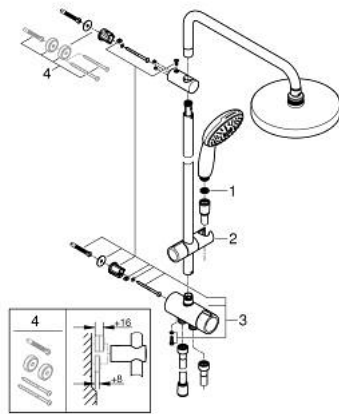

## 27 389 003 TEMPESTA SYSTEM 200 FLEX SHOWER SYSTEM WITH DIVERTER FOR WALL MOUNTING

### PRODUCT DESCRIPTION

- Colour: chrome
- consisting of:
  - horizontal 390 mm shower arm, adjustable before installation
  - change by diverter between hand shower, head shower or head shower Eco setting
  - head shower Tempesta Cosmopolitan 200 (27 541)
  - spray pattern: Rain
  - maximum flow rate (at 3 bar): 9.5 l/min
  - with ball joint
  - rotation angle  $\pm 15^\circ$
  - hand shower Tempesta 110 (28 261)
  - 3 načina pršenja: Rain, Jet, Massage
  - maximum flow rate (at 3 bar): 13.5 l/min
  - adjustable in height with gliding element
  - distance between diverter and upper bracket: 620 mm
  - Relaxflex shower hose 1500 mm (28 151)
  - Relaxflex shower hose 1250 mm (28 150)
  - flexible installation: connection to faucet / wall union for water supply with 1/2" thread of the 1250 mm shower hose
  - GROHE SmartSwitch - easily rotate the dial to enjoy your preferred spray option
  - GROHE DreamSpray - perfect spray pattern
  - ShockProof silicone ring prevents damages caused by shower falling
  - GROHE LongLife finish
  - GROHE SpeedClean - effortless limescale removal
  - Inner WaterGuide - inner insulation for surface protection
  - maximum flow rate (at 3 bar): 13.5 l/min
  - minimum flow rate 7 l/min