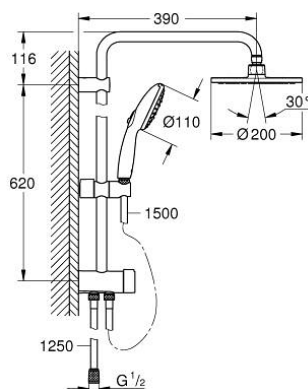

## 27 389 003 TEMPESTA SYSTEM 200 FLEX SHOWER SYSTEM WITH DIVERTER FOR WALL MOUNTING

### PRODUCT DESCRIPTION

- Colour: chrome
- consisting of:
  - horizontal 390 mm shower arm, adjustable before installation
  - diverter allows change between hand shower, head shower or head shower with reduced flow
  - head shower Tempesta Cosmopolitan 200 (27 541)
  - spray pattern: Rain
  - maximum flow rate (at 3 bar): 9.5 l/min
  - with ball joint
  - rotation angle  $\pm 15^\circ$
  - hand shower Tempesta 110 (28 261)
  - 3 načina pršenja: Rain, Jet, Massage
  - maximum flow rate (at 3 bar): 13.5 l/min
  - adjustable in height with gliding element
  - distance between diverter and upper bracket: 620 mm
  - Relaxaflex shower hose 1500 mm (28 151)
  - Relaxaflex shower hose 1250 mm (28 150)
  - flexible installation: connection to faucet / wall union for water supply with 1/2" thread of the 1250 mm shower hose
  - GROHE SmartSwitch - easily rotate the dial to enjoy your preferred spray option
  - GROHE DreamSpray - perfect spray pattern
  - ShockProof silicone ring prevents damages caused by shower falling
  - GROHE LongLife finish
  - GROHE SpeedClean - effortless limescale removal
  - Inner WaterGuide - inner insulation for surface protection
  - maximum flow rate (at 3 bar): 13.5 l/min
  - minimum flow rate 7 l/min