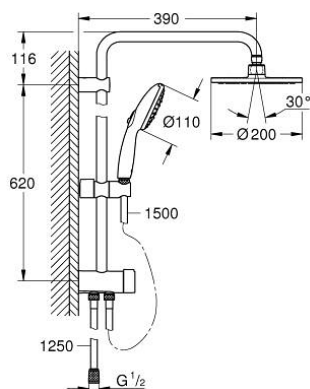

## 27 389 003 TEMPESTA SYSTEM 200 FLEX SHOWER SYSTEM WITH DIVERTER FOR WALL MOUNTING

### PRODUCT DESCRIPTION

- Colour: chrome
- consisting of:
  - horizontal 390 mm shower arm, adjustable before installation
  - change by diverter between hand shower, head shower or head shower Eco setting
  - head shower Tempesta Cosmopolitan 200 (27 541)
  - spray pattern: Rain
  - maximum flow rate (at 3 bar): 9.5 l/min
  - with ball joint
  - rotation angle  $\pm 15^\circ$
  - hand shower Tempesta 110 (28 261)
  - 3 načina pršenja: Rain, Jet, Massage
  - maximum flow rate (at 3 bar): 13.5 l/min
  - adjustable in height with gliding element
  - distance between diverter and upper bracket: 620 mm
  - Relaxflex shower hose 1500 mm (28 151)
  - Relaxflex shower hose 1250 mm (28 150)
  - flexible installation: connection to faucet / wall union for water supply with 1/2" thread of the 1250 mm shower hose
  - GROHE SmartSwitch - easily rotate the dial to enjoy your preferred spray option
  - GROHE DreamSpray - perfect spray pattern
  - ShockProof silicone ring prevents damages caused by shower falling
  - GROHE LongLife finish
  - GROHE SpeedClean - effortless limescale removal
  - Inner WaterGuide - inner insulation for surface protection
  - maximum flow rate (at 3 bar): 13.5 l/min
  - minimum flow rate 7 l/min