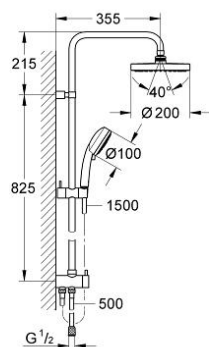

## 27 394 000 TEMPESTA COSMOPOLITAN SYSTEM 200 SHOWER SYSTEM WITH DIVERTER FOR WALL MOUNTING

### PRODUCT DESCRIPTION

- Colour: chrome
- consisting of:
  - horizontal shower arm
  - change between hand and head shower by diverter
  - allows change between:
    - head shower Tempesta Cosmopolitan 200 (27 541)
    - spray pattern: Rain
    - with ball joint, rotation angle  $\pm 20^\circ$
  - hand shower Tempesta Cosmopolitan 100 (27 573 001)
  - adjustable in height with gliding element
- Relexaflex shower hose

## 27 394 000 TEMPESTA COSMOPOLITAN SYSTEM 200 SHOWER SYSTEM WITH DIVERTER FOR WALL MOUNTING

**SPARE PARTS**, september 2009 – now

- 1: Diverter (Spare part-nr. 46877000)
- 2: Glide element (Spare part-nr. 46876000)
- 3: Dirt strainer (Spare part-nr. 0700200M)
- 4: Mounting set (Spare part-nr. 46878000)