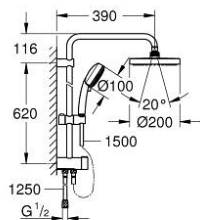

27 394 001 TEMPESTA COSMOPOLITAN SYSTEM 200 FLEX SHOWER SYSTEM WITH DIVERTER FOR WALL MOUNTING

PRODUCT DESCRIPTION

- Colour: chrome
- consisting of:
 - horizontal 390 mm shower arm, adjustable before installation
 - change by diverter between hand shower, head shower or head shower Eco setting
 - head shower Tempesta Cosmopolitan 200 (27 541)
 - 2 spray patterns (via diverter): Rain, SmartRain
- with ball joint
- rotation angle $\pm 15^\circ$
- hand shower Tempesta Cosmopolitan 100 (27 573 001)
- spray patterns: GROHE Rain O², Rain, Massage, Jet
- adjustable in height with gliding element
- distance between diverter and upper bracket: 620 mm
- Relaxaflex shower hose 1500 mm (28 151)
- Relaxaflex shower hose 1250 mm (28 150)
- flexible installation: connection to faucet / wall union for water supply with 1/2" thread of the 1250 mm shower hose
- minimum flow rate 7 l/min
- GROHE DreamSpray - perfect spray pattern
- GROHE LongLife finish
- GROHE SpeedClean - effortless limescale removal
- Inner WaterGuide - inner insulation for surface protection

27 394 001 TEMPESTA COSMOPOLITAN SYSTEM 200 FLEX SHOWER SYSTEM WITH DIVERTER FOR WALL MOUNTING

SPARE PARTS, december 2015 – now

1: Dirt strainer (Spare part-nr. 0700200M)

2: Glide element (Spare part-nr. 12140000)

3: Diverter (Spare part-nr. 48338000)

4: Compensation disc (Spare part-nr. 26496000)*

* Optional accessories