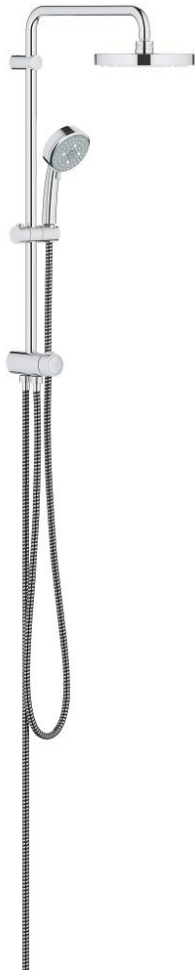

27 394 001 TEMPESTA COSMOPOLITAN SYSTEM 200 FLEX SHOWER SYSTEM WITH DIVERTER FOR WALL MOUNTING

PRODUCT DESCRIPTION

- Colour: chrome
- consisting of:
 - horizontal 390 mm shower arm, adjustable before installation
 - diverter allows change between hand shower, head shower or head shower with reduced flow
 - head shower Tempesta Cosmopolitan 200 (27 541)
 - 2 spray patterns (via diverter): Rain, SmartRain
 - with ball joint
 - rotation angle $\pm 15^\circ$
 - hand shower Tempesta Cosmopolitan 100 (27 573 001)
 - spray patterns: GROHE Rain O², Rain, Massage, Jet
 - adjustable in height with gliding element
 - distance between diverter and upper bracket: 620 mm
 - Relaxaflex shower hose 1500 mm (28 151)
 - Relaxaflex shower hose 1250 mm (28 150)
 - flexible installation: connection to faucet / wall union for water supply with 1/2" thread of the 1250 mm shower hose
 - minimum flow rate 7 l/min
 - GROHE DreamSpray - perfect spray pattern
 - GROHE LongLife finish
 - GROHE SpeedClean - effortless limescale removal
 - Inner WaterGuide - inner insulation for surface protection

27 394 001 TEMPESTA COSMOPOLITAN SYSTEM 200 FLEX SHOWER SYSTEM WITH DIVERTER FOR WALL MOUNTING

SPARE PARTS, december 2015 – now

1: Dirt strainer (Spare part-nr. 0700200M)

2: Glide element (Spare part-nr. 12140000)

3: Diverter (Spare part-nr. 48338000)

4: Compensation disc (Spare part-nr. 26496000)*

* Optional accessories