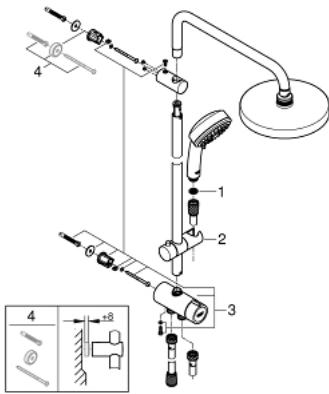

27 394 001 TEMPESTA COSMOPOLITAN SYSTEM 200 FLEX SHOWER SYSTEM WITH DIVERTER FOR WALL MOUNTING

PRODUCT DESCRIPTION

- Colour: chrome
- consisting of:
 - horizontal 390 mm shower arm, adjustable before installation
 - change by diverter between hand shower, head shower or head shower Eco setting
 - head shower Tempesta Cosmopolitan 200 (27 541)
 - 2 spray patterns (via diverter): Rain, SmartRain
- with ball joint
- rotation angle $\pm 15^\circ$
- hand shower Tempesta Cosmopolitan 100 (27 573 001)
- spray patterns: GROHE Rain O², Rain, Massage, Jet
- adjustable in height with gliding element
- distance between diverter and upper bracket: 620 mm
- Relaxaflex shower hose 1500 mm (28 151)
- Relaxaflex shower hose 1250 mm (28 150)
- flexible installation: connection to faucet / wall union for water supply with 1/2" thread of the 1250 mm shower hose
- minimum flow rate 7 l/min
- GROHE DreamSpray - perfect spray pattern
- GROHE LongLife finish
- GROHE SpeedClean - effortless limescale removal
- Inner WaterGuide - inner insulation for surface protection

27 394 001 TEMPESTA COSMOPOLITAN SYSTEM 200 FLEX SHOWER SYSTEM WITH DIVERTER FOR WALL MOUNTING

SPARE PARTS, december 2015 – now

1: Dirt strainer (Spare part-nr. 0700200M)

2: Glide element (Spare part-nr. 12140000)

3: Diverter (Spare part-nr. 48338000)

4: Compensation disc (Spare part-nr. 26496000)*

* Optional accessories