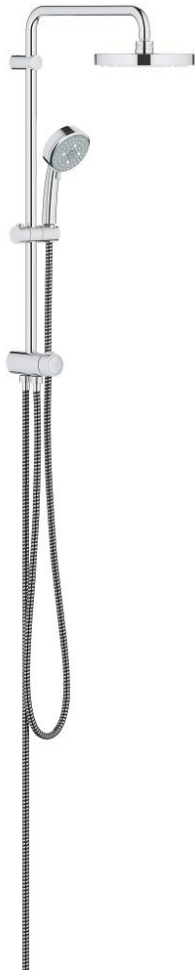

27 394 001 TEMPESTA COSMOPOLITAN SYSTEM 200 FLEX SHOWER SYSTEM WITH DIVERTER FOR WALL MOUNTING

PRODUCT DESCRIPTION

- Colour: chrome
- consisting of:
 - horizontal 390 mm shower arm, adjustable before installation
 - change by diverter between hand shower, head shower or head shower Eco setting
 - head shower Tempesta Cosmopolitan 200 (27 541)
 - 2 spray patterns (via diverter): Rain, SmartRain
- with ball joint
- rotation angle $\pm 15^\circ$
- hand shower Tempesta Cosmopolitan 100 (27 573 001)
- spray patterns: GROHE Rain O², Rain, Massage, Jet
- adjustable in height with gliding element
- distance between diverter and upper bracket: 620 mm
- Relaxaflex shower hose 1500 mm (28 151)
- Relaxaflex shower hose 1250 mm (28 150)
- flexible installation: connection to faucet / wall union for water supply with 1/2" thread of the 1250 mm shower hose
- minimum flow rate 7 l/min
- GROHE DreamSpray - perfect spray pattern
- GROHE LongLife finish
- GROHE SpeedClean - effortless limescale removal
- Inner WaterGuide - inner insulation for surface protection

27 394 001 TEMPESTA COSMOPOLITAN SYSTEM 200 FLEX SHOWER SYSTEM WITH DIVERTER FOR WALL MOUNTING

SPARE PARTS, december 2015 – now

1: Dirt strainer (Spare part-nr. 0700200M)

2: Glide element (Spare part-nr. 12140000)

3: Diverter (Spare part-nr. 48338000)

4: Compensation disc (Spare part-nr. 26496000)*

* Optional accessories