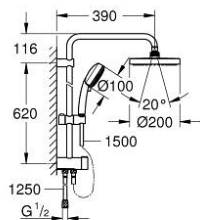

27 394 001 TEMPESTA COSMOPOLITAN SYSTEM 200 FLEX SHOWER SYSTEM WITH DIVERTER FOR WALL MOUNTING

PRODUCT DESCRIPTION

- Colour: chrome
- consisting of:
 - horizontal 390 mm shower arm, adjustable before installation
 - diverter allows change between hand shower, head shower or head shower with reduced flow
 - head shower Tempesta Cosmopolitan 200 (27 541)
 - 2 spray patterns (via diverter): Rain, SmartRain
 - with ball joint
 - rotation angle $\pm 15^\circ$
 - hand shower Tempesta Cosmopolitan 100 (27 573 001)
 - spray patterns: GROHE Rain O², Rain, Massage, Jet
 - adjustable in height with gliding element
 - distance between diverter and upper bracket: 620 mm
 - Relaxaflex shower hose 1500 mm (28 151)
 - Relaxaflex shower hose 1250 mm (28 150)
 - flexible installation: connection to faucet / wall union for water supply with 1/2" thread of the 1250 mm shower hose
 - minimum flow rate 7 l/min
 - GROHE DreamSpray - perfect spray pattern
 - GROHE LongLife finish
 - GROHE SpeedClean - effortless limescale removal
 - Inner WaterGuide - inner insulation for surface protection

27 394 001 TEMPESTA COSMOPOLITAN SYSTEM 200 FLEX SHOWER SYSTEM WITH DIVERTER FOR WALL MOUNTING

SPARE PARTS, december 2015 – now

1: Dirt strainer (Spare part-nr. 0700200M)

2: Glide element (Spare part-nr. 12140000)

3: Diverter (Spare part-nr. 48338000)

4: Compensation disc (Spare part-nr. 26496000)*

* Optional accessories