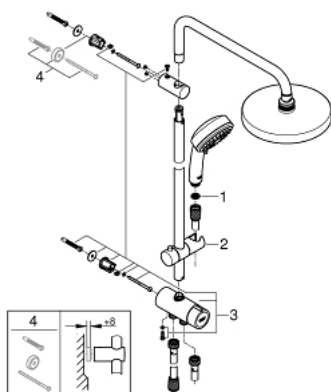

27 394 001 TEMPESTA COSMOPOLITAN SYSTEM 200 FLEX SHOWER SYSTEM WITH DIVERTER FOR WALL MOUNTING

PRODUCT DESCRIPTION

- Colour: chrome
- consisting of:
 - horizontal 390 mm shower arm, adjustable before installation
 - diverter allows change between hand shower, head shower or head shower with reduced flow
 - head shower Tempesta Cosmopolitan 200 (27 541)
 - 2 spray patterns (via diverter): Rain, SmartRain
 - with ball joint
 - rotation angle $\pm 15^\circ$
 - hand shower Tempesta Cosmopolitan 100 (27 573 001)
 - spray patterns: GROHE Rain O², Rain, Massage, Jet
 - adjustable in height with gliding element
 - distance between diverter and upper bracket: 620 mm
 - Relaxaflex shower hose 1500 mm (28 151)
 - Relaxaflex shower hose 1250 mm (28 150)
 - flexible installation: connection to faucet / wall union for water supply with 1/2" thread of the 1250 mm shower hose
 - minimum flow rate 7 l/min
 - GROHE DreamSpray - perfect spray pattern
 - GROHE LongLife finish
 - GROHE SpeedClean - effortless limescale removal
 - Inner WaterGuide - inner insulation for surface protection

27 394 001 TEMPESTA COSMOPOLITAN SYSTEM 200 FLEX SHOWER SYSTEM WITH DIVERTER FOR WALL MOUNTING

SPARE PARTS, december 2015 – now

1: Dirt strainer (Spare part-nr. 0700200M)

2: Glide element (Spare part-nr. 12140000)

3: Diverter (Spare part-nr. 48338000)

4: Compensation disc (Spare part-nr. 26496000)*

* Optional accessories