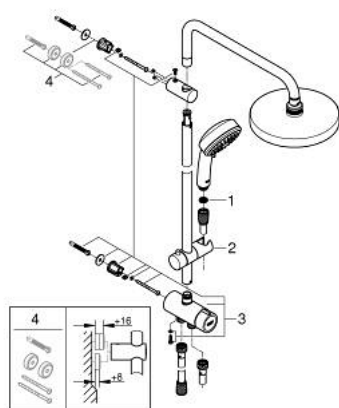

## 27 394 002 TEMPESTA COSMOPOLITAN SYSTEM 200 FLEX SHOWER SYSTEM WITH DIVERTER FOR WALL MOUNTING

### PRODUCT DESCRIPTION

- Colour: chrome
- consisting of:
  - horizontal 390 mm shower arm, adjustable before installation
  - diverter allows change between hand shower, head shower or head shower with reduced flow
  - head shower Tempesta Cosmopolitan 200 (27 541)
  - 2 spray patterns (via diverter): Rain, SmartRain
- with ball joint
- rotation angle  $\pm 15^\circ$
- hand shower Tempesta Cosmopolitan 100 (27 573)
- spray patterns: GROHE Rain O<sup>2</sup>, Rain, Massage, Jet
- adjustable in height with gliding element
- distance between diverter and upper bracket: 620 mm
- Relaxaflex shower hose 1500 mm (28 151)
- Relaxaflex shower hose 1250 mm (28 150)
- flexible installation: connection to faucet / wall union for water supply with 1/2" thread of the 1250 mm shower hose
- minimum flow rate 7 l/min
- GROHE DreamSpray - perfect spray pattern
- GROHE LongLife finish
- GROHE SpeedClean - effortless limescale removal
- Inner WaterGuide - inner insulation for surface protection