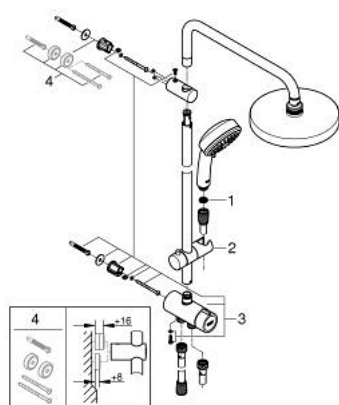

27 394 002 TEMPESTA COSMOPOLITAN SYSTEM 200 FLEX SHOWER SYSTEM WITH DIVERTER FOR WALL MOUNTING

PRODUCT DESCRIPTION

- Colour: chrome
- consisting of:
 - horizontal 390 mm shower arm, adjustable before installation
 - change by diverter between hand shower, head shower or head shower Eco setting
 - head shower Tempesta Cosmopolitan 200 (27 541)
 - 2 spray patterns (via diverter): Rain, SmartRain
- with ball joint
- rotation angle $\pm 15^\circ$
- hand shower Tempesta Cosmopolitan 100 (27 573)
- spray patterns: GROHE Rain O², Rain, Massage, Jet
- adjustable in height with gliding element
- distance between diverter and upper bracket: 620 mm
- Relaxaflex shower hose 1500 mm (28 151)
- Relaxaflex shower hose 1250 mm (28 150)
- flexible installation: connection to faucet / wall union for water supply with 1/2" thread of the 1250 mm shower hose
- minimum flow rate 7 l/min
- GROHE DreamSpray - perfect spray pattern
- GROHE LongLife finish
- GROHE SpeedClean - effortless limescale removal
- Inner WaterGuide - inner insulation for surface protection

27 394 002 TEMPESTA COSMOPOLITAN SYSTEM 200 FLEX SHOWER SYSTEM WITH DIVERTER FOR WALL MOUNTING

SPARE PARTS, marec 2017 – now

1: Dirt strainer (Spare part-nr. 0700200M)

2: Glide element (Spare part-nr. 12140000)

3: Diverter (Spare part-nr. 48338000)

4: Compensation disc (Spare part-nr. 26496000)*

* Optional accessories