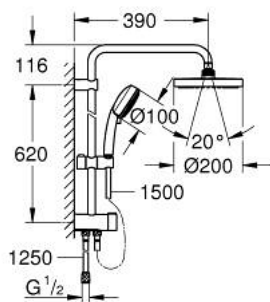

## 27 394 002 TEMPESTA COSMOPOLITAN SYSTEM 200 FLEX SHOWER SYSTEM WITH DIVERTER FOR WALL MOUNTING

### PRODUCT DESCRIPTION

- Colour: chrome
- consisting of:
  - horizontal 390 mm shower arm, adjustable before installation
  - diverter allows change between hand shower, head shower or head shower with reduced flow
  - head shower Tempesta Cosmopolitan 200 (27 541)
  - 2 spray patterns (via diverter): Rain, SmartRain
- with ball joint
- rotation angle  $\pm 15^\circ$
- hand shower Tempesta Cosmopolitan 100 (27 573)
- spray patterns: GROHE Rain O<sup>2</sup>, Rain, Massage, Jet
- adjustable in height with gliding element
- distance between diverter and upper bracket: 620 mm
- Relaxaflex shower hose 1500 mm (28 151)
- Relaxaflex shower hose 1250 mm (28 150)
- flexible installation: connection to faucet / wall union for water supply with 1/2" thread of the 1250 mm shower hose
- minimum flow rate 7 l/min
- GROHE DreamSpray - perfect spray pattern
- GROHE LongLife finish
- GROHE SpeedClean - effortless limescale removal
- Inner WaterGuide - inner insulation for surface protection