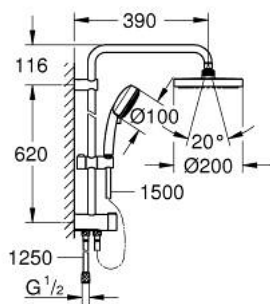

27 394 002 TEMPESTA COSMOPOLITAN SYSTEM 200 FLEX SHOWER SYSTEM WITH DIVERTER FOR WALL MOUNTING

PRODUCT DESCRIPTION

- Colour: chrome
- consisting of:
 - horizontal 390 mm shower arm, adjustable before installation
 - change by diverter between hand shower, head shower or head shower Eco setting
 - head shower Tempesta Cosmopolitan 200 (27 541)
 - 2 spray patterns (via diverter): Rain, SmartRain
- with ball joint
- rotation angle $\pm 15^\circ$
- hand shower Tempesta Cosmopolitan 100 (27 573)
- spray patterns: GROHE Rain O², Rain, Massage, Jet
- adjustable in height with gliding element
- distance between diverter and upper bracket: 620 mm
- Relaxaflex shower hose 1500 mm (28 151)
- Relaxaflex shower hose 1250 mm (28 150)
- flexible installation: connection to faucet / wall union for water supply with 1/2" thread of the 1250 mm shower hose
- minimum flow rate 7 l/min
- GROHE DreamSpray - perfect spray pattern
- GROHE LongLife finish
- GROHE SpeedClean - effortless limescale removal
- Inner WaterGuide - inner insulation for surface protection

27 394 002 TEMPESTA COSMOPOLITAN SYSTEM 200 FLEX SHOWER SYSTEM WITH DIVERTER FOR WALL MOUNTING

SPARE PARTS, marec 2017 – now

1: Dirt strainer (Spare part-nr. 0700200M)

2: Glide element (Spare part-nr. 12140000)

3: Diverter (Spare part-nr. 48338000)

4: Compensation disc (Spare part-nr. 26496000)*

* Optional accessories