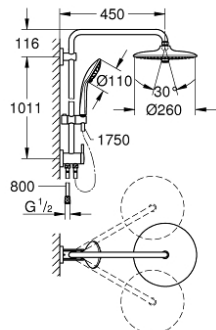

27 421 002 EUPHORIA SYSTEM 260 SHOWER SYSTEM WITH DIVERTER FOR WALL MOUNTING

PRODUCT DESCRIPTION

- Colour: chrome
- consisting of:
 - horizontal swivable 450 mm shower arm
 - change between hand and head shower by diverter
 - head shower Euphoria 260 (26 457)
 - spray patterns: Rain, SmartRain, Jet
 - maximum flow rate (at 3 bar): 7.5 l/min
 - with ball joint
 - rotation angle $\pm 15^\circ$
 - hand shower Euphoria 110 Massage (27 239)
 - spray patterns: Rain, SmartRain, Massage
 - maximum flow rate (at 3 bar): 8.5 l/min
 - adjustable in height with gliding element
 - shower hose Silverflex 1750 mm 1/2" x 1/2" (28 388)
 - Silverflex shower hose 800 mm
 - connection to water supply with 1/2" thread of the 800 mm shower hose to faucet / wall union
 - maximum flow rate system (at 3 bar): 8.5 l/min
 - GROHE EcoJoy - Less water, perfect flow
 - GROHE DreamSpray - perfect spray pattern
 - GROHE LongLife finish
 - GROHE SprayDimmer - stepless flow rate adjustment
 - GROHE SpeedClean - effortless limescale removal
 - Inner WaterGuide - inner insulation for surface protection
 - TwistStop - to prevent hose from twisting
 - suitable for instantaneous heaters from 18 kW/h
 - minimum flow rate 5 l/min
 - min. recommended pressure 1.0 bar

27 421 002 EUPHORIA SYSTEM 260 SHOWER SYSTEM WITH DIVERTER FOR WALL MOUNTING

SPARE PARTS, oktober 2016 – now

- 1: Fibre seal Ø 18,5 x Ø 12 x 2 (Spare part-nr. 0138900M)
- 2: Dirt strainer (Spare part-nr. 48007000)
- 3: Dirt strainer (Spare part-nr. 0700200M)
- 4: Glide element (Spare part-nr. 12140000)
- 5: Replacement kit for rotary valve (Spare part-nr. 45915000)
- 6: Non-return valve (Spare part-nr. 08565000)
- 7: Shower rail holder (Spare part-nr. 48279000)
- 8: Compensation disc (Spare part-nr. 27180000)*
- 9: Shower arm for shower systems (Spare part-nr. 14047000)*