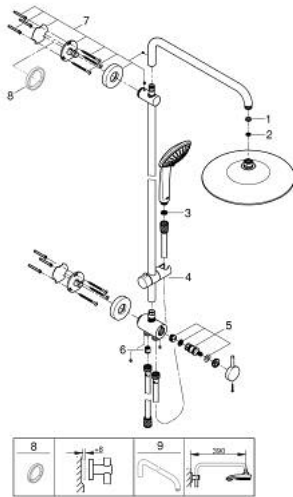

27 421 002 EUPHORIA SYSTEM 260 SHOWER SYSTEM WITH DIVERTER FOR WALL MOUNTING

PRODUCT DESCRIPTION

- Colour: chrome
- consisting of:
 - horizontal swivable 450 mm shower arm
 - change between hand and head shower by diverter
 - head shower Euphoria 260 (26 457)
 - spray patterns: Rain, SmartRain, Jet
 - maximum flow rate (at 3 bar): 7.5 l/min
 - with ball joint
 - rotation angle $\pm 15^\circ$
 - hand shower Euphoria 110 Massage (27 239)
 - spray patterns: Rain, SmartRain, Massage
 - maximum flow rate (at 3 bar): 8.5 l/min
 - adjustable in height with gliding element
 - shower hose Silverflex 1750 mm 1/2" x 1/2" (28 388)
 - Silverflex shower hose 800 mm
 - connection to water supply with 1/2" thread of the 800 mm shower hose to faucet / wall union
 - maximum flow rate system (at 3 bar): 8.5 l/min
 - GROHE EcoJoy - Less water, perfect flow
 - GROHE DreamSpray - perfect spray pattern
 - GROHE LongLife finish
 - GROHE SprayDimmer - stepless flow rate adjustment
 - GROHE SpeedClean - effortless limescale removal
 - Inner WaterGuide - inner insulation for surface protection
 - TwistStop - to prevent hose from twisting
 - suitable for instantaneous heaters from 18 kW/h
 - minimum flow rate 5 l/min
 - min. recommended pressure 1.0 bar

27 421 002 EUPHORIA SYSTEM 260 SHOWER SYSTEM WITH DIVERTER FOR WALL MOUNTING

SPARE PARTS, oktober 2016 – now

- 1: Fibre seal Ø 18,5 x Ø 12 x 2 (Spare part-nr. 0138900M)
- 2: Dirt strainer (Spare part-nr. 48007000)
- 3: Dirt strainer (Spare part-nr. 0700200M)
- 4: Glide element (Spare part-nr. 12140000)
- 5: Replacement kit for rotary valve (Spare part-nr. 45915000)
- 6: Non-return valve (Spare part-nr. 08565000)
- 7: Shower rail holder (Spare part-nr. 48279000)
- 8: Compensation disc (Spare part-nr. 27180000)*
- 9: Shower arm for shower systems (Spare part-nr. 14047000)*