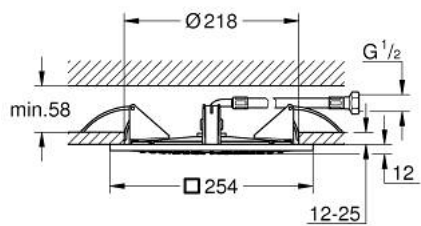

27 467 000 **RAINSHOWER F-SERIES 10" 254 X 254 CEILING SHOWER 1 SPRAY**

**PRODUCT DESCRIPTION**

- Colour: chrome
- spray pattern: Rain
- 254 x 254 mm
- material: metal
- connection thread 1/2"
- GROHE DreamSpray - perfect spray pattern
- GROHE LongLife finish
- GROHE SpeedClean - effortless limescale removal
- suitable for instantaneous heater
- min. recommended pressure 1.0 bar

27 467 000 **RAINSHOWER F-SERIES 10" 254 X 254 CEILING SHOWER 1 SPRAY**

**SPARE PARTS**, marec 2024 – now

1: Fibre seal Ø 18,5 x Ø 12 x 2 (Spare part-nr. 0138900M)

2: Dirt strainer (Spare part-nr. 48007000)