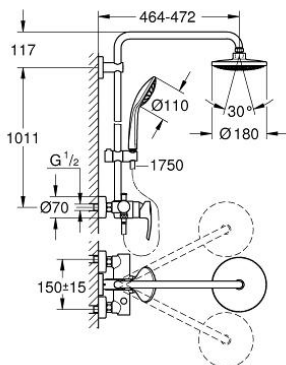

27 473 000 EUPHORIA SYSTEM 180 SHOWER SYSTEM WITH SINGLE LEVER MIXER FOR WALL MOUNTING

SPARE PARTS, julij 2017 – now

- 1: Lever (Spare part-nr. 46577000)
- 2: Cap (Spare part-nr. 46025000)
- 3: Cartridge (Spare part-nr. 46048000)
- 4: Diverter knob (Spare part-nr. 65648000)
- 5: Diverter (Spare part-nr. 65655000)
- 6: Non-return valve (Spare part-nr. 08565000)
- 7: Screw connection 1/2" (Spare part-nr. 45044000)
- 8: S-union (Spare part-nr. 12662000)
- 9: Glide element (Spare part-nr. 12140000)
- 10: Dirt strainer (Spare part-nr. 0700200M)
- 11: Fibre seal Ø 18,5 x Ø 12 x 2 (Spare part-nr. 0138900M)
- 12: Dirt strainer (Spare part-nr. 48007000)
- 13: Shower rail holder (Spare part-nr. 48279000)
- 14: Compensation disc (Spare part-nr. 27180000)*
- 15: Shower system pipe for retrofitting (Spare part-nr. 48053000)*
- 16: Shower system pipe for retrofitting (Spare part-nr. 48054000)*
- 17: Special spanner (Spare part-nr. 19377000)*
- 18: Temperature limiter (Spare part-nr. 46375000)*
- 19: Shower arm for shower systems (Spare part-nr. 14047000)*