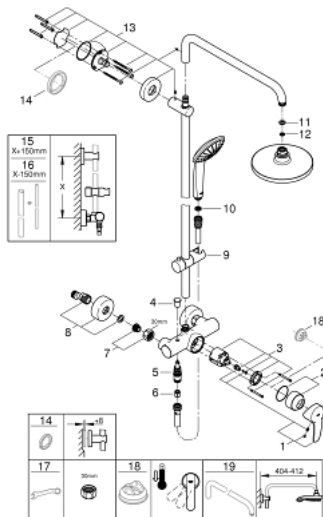

27 473 000 EUPHORIA SYSTEM 180 SHOWER SYSTEM WITH SINGLE LEVER MIXER FOR WALL MOUNTING

SPARE PARTS, julij 2017 – now

- 1: Lever (Spare part-nr. 46577000)
- 2: Cap (Spare part-nr. 46025000)
- 3: Cartridge (Spare part-nr. 46048000)
- 4: Diverter knob (Spare part-nr. 65648000)
- 5: Diverter (Spare part-nr. 65655000)
- 6: Non-return valve (Spare part-nr. 08565000)
- 7: Screw connection 1/2" (Spare part-nr. 45044000)
- 8: S-union (Spare part-nr. 12662000)
- 9: Glide element (Spare part-nr. 12140000)
- 10: Dirt strainer (Spare part-nr. 0700200M)
- 11: Fibre seal Ø 18,5 x Ø 12 x 2 (Spare part-nr. 0138900M)
- 12: Dirt strainer (Spare part-nr. 48007000)
- 13: Shower rail holder (Spare part-nr. 48279000)
- 14: Compensation disc (Spare part-nr. 27180000)*
- 15: Shower system pipe for retrofitting (Spare part-nr. 48053000)*
- 16: Shower system pipe for retrofitting (Spare part-nr. 48054000)*
- 17: Special spanner (Spare part-nr. 19377000)*
- 18: Temperature limiter (Spare part-nr. 46375000)*
- 19: Shower arm for shower systems (Spare part-nr. 14047000)*