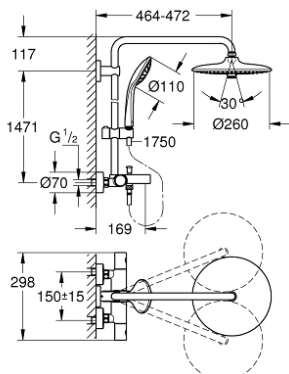

27 475 001 EUPHORIA SYSTEM 260 SHOWER SYSTEM WITH BATH THERMOSTAT FOR WALL MOUNTING

PRODUCT DESCRIPTION

- Colour: chrome
- consisting of:
 - horizontal swivable 450 mm shower arm
 - exposed thermostat with Aquadimmer function
 - allows change between:
 - head shower Euphoria 260 (26 457)
 - spray patterns: Rain, SmartRain, Jet
 - maximum flow rate (at 3 bar): 18 l/min
 - with ball joint
 - rotation angle $\pm 15^\circ$
- bath inlet
- separate diverter for hand shower
- hand shower Euphoria 110 Massage (27 239)
 - spray patterns: Rain, SmartRain, Massage
 - maximum flow rate (at 3 bar): 8.5 l/min
- adjustable in height with gliding element
- shower hose Silverflex 1750 mm 1/2" x 1/2" (28 388)
 - GROHE TurboStat - compact cartridge with wax thermoelement
 - GROHE SafeStop safety button at 38°C
 - GROHE SafeStop Plus optional temperature limiter at 43°C included
 - GROHE DreamSpray - perfect spray pattern
 - GROHE LongLife finish
 - GROHE SprayDimmer - stepless flow rate adjustment
 - GROHE SpeedClean - effortless limescale removal
 - Inner WaterGuide - inner insulation for surface protection
 - TwistStop - to prevent hose from twisting
- suitable for instantaneous heaters from 18 kW/h
- minimum flow rate 7 l/min