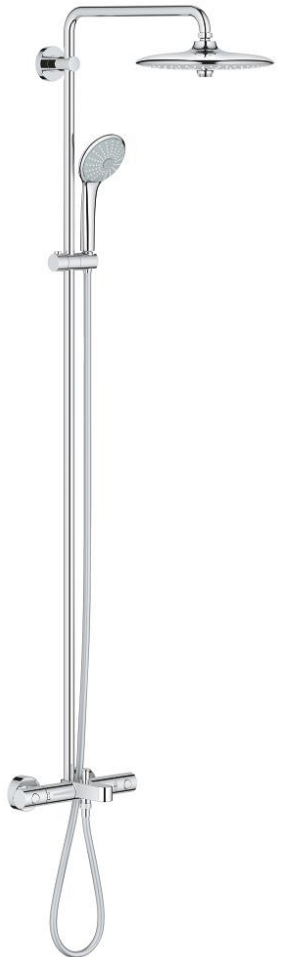

27 475 001 EUPHORIA SYSTEM 260 SHOWER SYSTEM WITH BATH THERMOSTAT FOR WALL MOUNTING

PRODUCT DESCRIPTION

- Colour: chrome
- consisting of:
 - horizontal swivable 450 mm shower arm
 - exposed thermostat with Aquadimmer function
 - allows change between:
 - head shower Euphoria 260 (26 457)
 - spray patterns: Rain, SmartRain, Jet
 - maximum flow rate (at 3 bar): 18 l/min
 - with ball joint
 - rotation angle $\pm 15^\circ$
- bath inlet
- separate diverter for hand shower
- hand shower Euphoria 110 Massage (27 239)
 - spray patterns: Rain, SmartRain, Massage
 - maximum flow rate (at 3 bar): 8.5 l/min
- adjustable in height with gliding element
- shower hose Silverflex 1750 mm 1/2" x 1/2" (28 388)
 - GROHE TurboStat - compact cartridge with wax thermoelement
 - GROHE SafeStop safety button at 38°C
 - GROHE SafeStop Plus optional temperature limiter at 43°C included
 - GROHE DreamSpray - perfect spray pattern
 - GROHE LongLife finish
 - GROHE SprayDimmer - stepless flow rate adjustment
 - GROHE SpeedClean - effortless limescale removal
 - Inner WaterGuide - inner insulation for surface protection
 - TwistStop - to prevent hose from twisting
- suitable for instantaneous heaters from 18 kW/h
- minimum flow rate 7 l/min