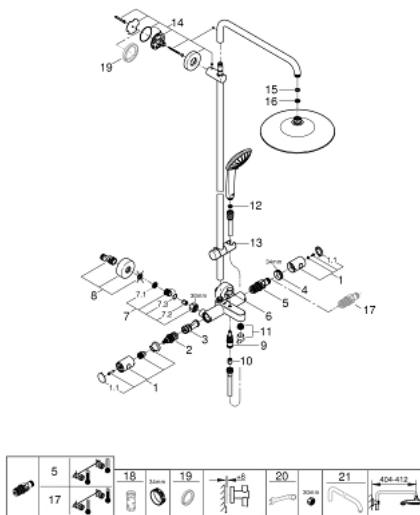

27 475 001 EUPHORIA SYSTEM 260 SHOWER SYSTEM WITH BATH THERMOSTAT FOR WALL MOUNTING

SPARE PARTS, oktober 2016 – marec 2021

- 1: Metal handle 1/2" (Spare part-nr. 47984000)
- 1.1: Cover cap (Spare part-nr. 6458500M)
- 2: Aquadimmer (Spare part-nr. 47364000)
- 3: Water flow (Spare part-nr. 47887000)
- 4: Fitting ring (Spare part-nr. 47743000)
- 5: Thermostatic compact cartridge 1/2" (Spare part-nr. 47439000)
- 6: Diverter knob (Spare part-nr. 65648000)
- 7: Non-return valve (Spare part-nr. 47189000)
- 7.1: Dirt strainer (Spare part-nr. 0726400M)
- 7.2: Non-return valve (Spare part-nr. 08565000)
- 7.3: O-ring $\varnothing$ 17 x $\varnothing$ 2 (Spare part-nr. 0305500M)
- 8: S-union (Spare part-nr. 12662000)
- 9: Diverter (Spare part-nr. 65655000)
- 10: Non-return valve (Spare part-nr. 08565000)
- 11: Mousseur (Spare part-nr. 13926000)
- 12: Dirt strainer (Spare part-nr. 0700200M)
- 13: Glide element (Spare part-nr. 12140000)
- 14: Shower rail holder (Spare part-nr. 48279000)
- 15: Fibre seal $\varnothing$ 18,5 x $\varnothing$ 12 x 2 (Spare part-nr. 0138900M)
- 16: Dirt strainer (Spare part-nr. 48007000)
- 17: GROHE TurboStat cartridge 1/2" (Spare part-nr. 47175000)*
- 18: Socket spanner (Spare part-nr. 19332000)*
- 19: Compensation disc (Spare part-nr. 27180000)*
- 20: Special spanner (Spare part-nr. 19377000)*
- 21: Shower arm for shower systems (Spare part-nr. 14047000)*

* Optional accessories