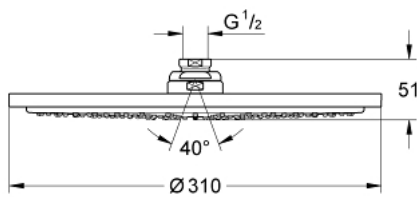

27 477 000 **RAINSHOWER COSMOPOLITAN 310 HEAD SHOWER 1 SPRAY**

PRODUCT DESCRIPTION

- Colour: chrome
- spray pattern: Rain
- maximum flow rate (at 3 bar): 12.5 l/min
- Ø 310 mm
- material: metal
- ball joint with turning angle $20^\circ \pm 20^\circ$
- connection thread 1/2"
- GROHE DreamSpray - perfect spray pattern
- GROHE LongLife finish
- GROHE SpeedClean - effortless limescale removal
- suitable for instantaneous heater

27 477 000 **RAINSHOWER COSMOPOLITAN 310 HEAD SHOWER 1 SPRAY**

SPARE PARTS, januar 2010 – now

1: Spare part set (Spare part-nr. 45933000)