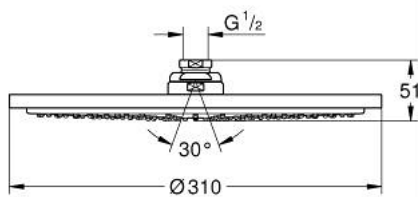

27 478 000 RAINSHOWER COSMOPOLITAN 310 HEAD SHOWER 1 SPRAY

PRODUCT DESCRIPTION

- Colour: chrome
- spray pattern: Rain
- maximum flow rate (at 3 bar): 8.5 l/min
- Ø 310 mm
- material: metal
- ball joint with turning angle $20^\circ \pm 20^\circ$
- connection thread 1/2"
- GROHE DreamSpray - perfect spray pattern
- GROHE LongLife finish
- GROHE SpeedClean - effortless limescale removal
- suitable for instantaneous heater

27 478 000 **RAINSHOWER COSMOPOLITAN 310 HEAD SHOWER 1 SPRAY**

SPARE PARTS, januar 2010 – now

1: Spare part set (Spare part-nr. 45933000)