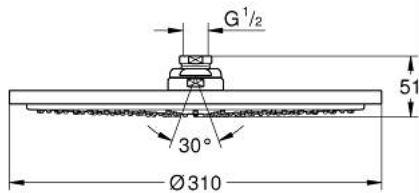

27 478 00D RAINSHOWER COSMOPOLITAN 310 HEAD SHOWER 1 SPRAY

PRODUCT DESCRIPTION

- Colour: chrome
- spray pattern: Rain
- Ø 310 mm
- material: metal
- ball joint with turning angle $20^\circ \pm 20^\circ$
- connection thread 1/2"
- 7.6 l/min flow limiter
- GROHE DreamSpray - perfect spray pattern
- GROHE LongLife finish
- GROHE SpeedClean - effortless limescale removal
- suitable for instantaneous heater
- min. recommended pressure 1.0 bar

27 478 00D **RAINSHOWER COSMOPOLITAN 310 HEAD SHOWER 1 SPRAY**

SPARE PARTS, junij 2018 – now

1: Spare part set (Spare part-nr. 48469000)