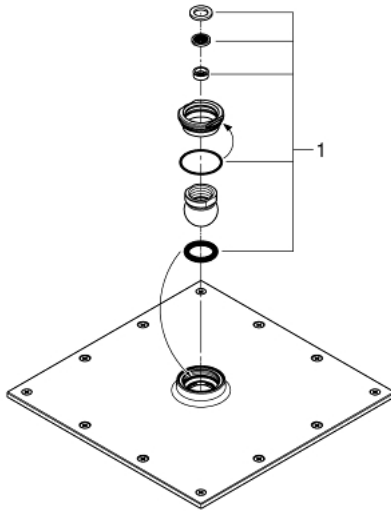

27 479 000 **RAINSHOWER ALLURE 230 HEAD SHOWER 1 SPRAY**

PRODUCT DESCRIPTION

- Colour: chrome
- spray pattern: Rain
- 230 x 230 mm
- material: metal
- ball joint with turning angle $\pm 15^\circ$
- connection thread 1/2"
- GROHE DreamSpray - perfect spray pattern
- GROHE LongLife finish
- GROHE SpeedClean - effortless limescale removal
- suitable for instantaneous heater

27 479 000 **RAINSHOWER ALLURE 230 HEAD SHOWER 1 SPRAY**

SPARE PARTS, januar 2010 – now

1: Spare part set (Spare part-nr. 45933000)