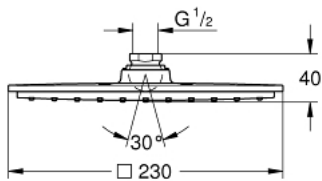

27 479 000 **RAINSHOWER ALLURE 230 HEAD SHOWER 1 SPRAY**

PRODUCT DESCRIPTION

- Colour: chrome
- spray pattern: Rain
- 230 x 230 mm
- material: metal
- ball joint with turning angle $\pm 15^\circ$
- connection thread 1/2"
- GROHE DreamSpray - perfect spray pattern
- GROHE LongLife finish
- GROHE SpeedClean - effortless limescale removal
- suitable for instantaneous heater

27 479 000 **RAINSHOWER ALLURE 230 HEAD SHOWER 1 SPRAY**

SPARE PARTS, januar 2010 – now

1: Spare part set (Spare part-nr. 45933000)