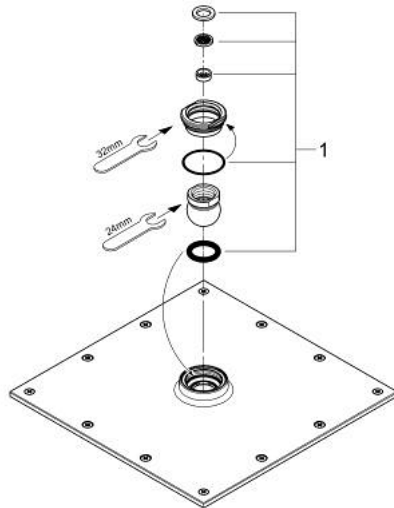

27 480 000 **RAINSHOWER ALLURE 230 HEAD SHOWER 1 SPRAY**

**PRODUCT DESCRIPTION**

- Colour: chrome
- spray pattern: Rain
- 230 x 230 mm
- material: metal
- ball joint with turning angle  $\pm 15^\circ$
- connection thread 1/2"
- 9.5 l/min flow limiter
- GROHE DreamSpray - perfect spray pattern
- GROHE LongLife finish
- GROHE SpeedClean - effortless limescale removal
- suitable for instantaneous heater

27 480 000 **RAINSHOWER ALLURE 230 HEAD SHOWER 1 SPRAY**

**SPARE PARTS**, januar 2010 – now

1: Spare part set (Spare part-nr. 45933000)