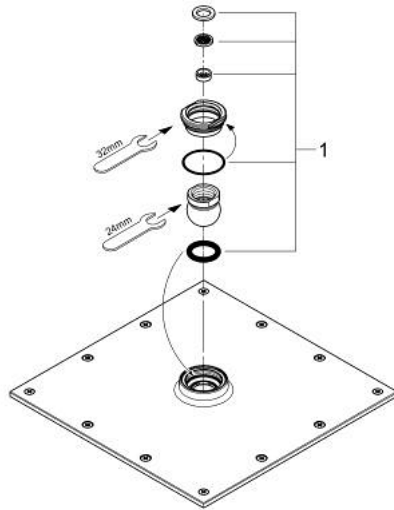

27 480 000 **RAINSHOWER ALLURE 230 HEAD SHOWER 1 SPRAY**

**PRODUCT DESCRIPTION**

- Colour: chrome
- spray pattern: Rain
- 230 x 230 mm
- material: metal
- ball joint with turning angle  $\pm 15^\circ$
- connection thread 1/2"
- GROHE EcoJoy 9,5 l/min flow limiter
- GROHE DreamSpray - perfect spray pattern
- GROHE LongLife finish
- GROHE SpeedClean - effortless limescale removal
- suitable for instantaneous heater

27 480 000 **RAINSHOWER ALLURE 230 HEAD SHOWER 1 SPRAY**

**SPARE PARTS**, januar 2010 – now

1: Spare part set (Spare part-nr. 45933000)