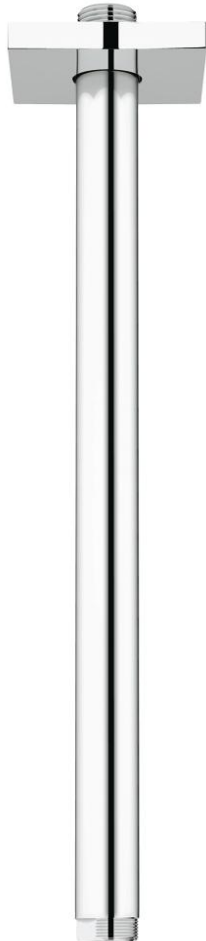

27 484 000 RAINSHOWER SHOWER ARM CEILING 292 MM

PRODUCT DESCRIPTION

- Colour: chrome
- material: metal
- connection thread 1/2"
- with square escutcheon
- suitable for all Rainshower head showers
- GROHE LongLife finish

27 484 000 **RAINSHOWER SHOWER ARM CEILING 292 MM**

SPARE PARTS, marec 2010 – now

1: Escutcheon (Spare part-nr. 48118000)