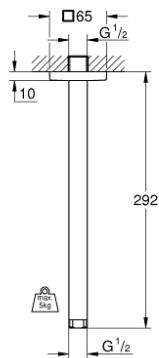

27 484 000 RAINSHOWER SHOWER ARM CEILING 292 MM

PRODUCT DESCRIPTION

- Colour: chrome
- material: metal
- connection thread 1/2"
- with square escutcheon
- suitable for all Rainshower head showers
- GROHE LongLife finish

27 484 000 **RAINSHOWER SHOWER ARM CEILING 292 MM**

SPARE PARTS, marec 2010 – now

1: Escutcheon (Spare part-nr. 48118000)