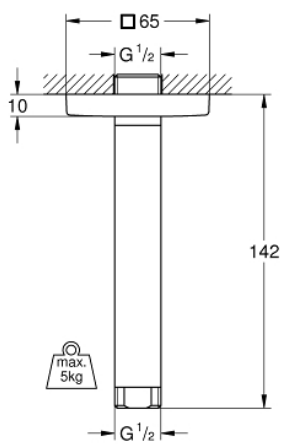

27 485 000 **RAINSHOWER SHOWER ARM CEILING 142 MM**

PRODUCT DESCRIPTION

- Colour: chrome
- material: metal
- connection thread 1/2"
- with square escutcheon
- suitable for all Rainshower head showers
- GROHE LongLife finish

27 485 000 RAINSHOWER SHOWER ARM CEILING 142 MM

SPARE PARTS, marec 2010 – now

1: Escutcheon (Spare part-nr. 48118000)