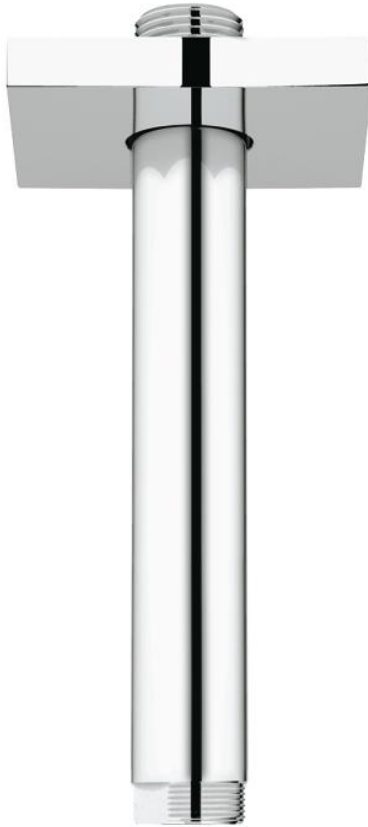

27 485 000 **RAINSHOWER SHOWER ARM CEILING 142 MM**

PRODUCT DESCRIPTION

- Colour: chrome
- material: metal
- connection thread 1/2"
- with square escutcheon
- suitable for all Rainshower head showers
- GROHE LongLife finish

27 485 000 RAINSHOWER SHOWER ARM CEILING 142 MM

SPARE PARTS, marec 2010 – now

1: Escutcheon (Spare part-nr. 48118000)