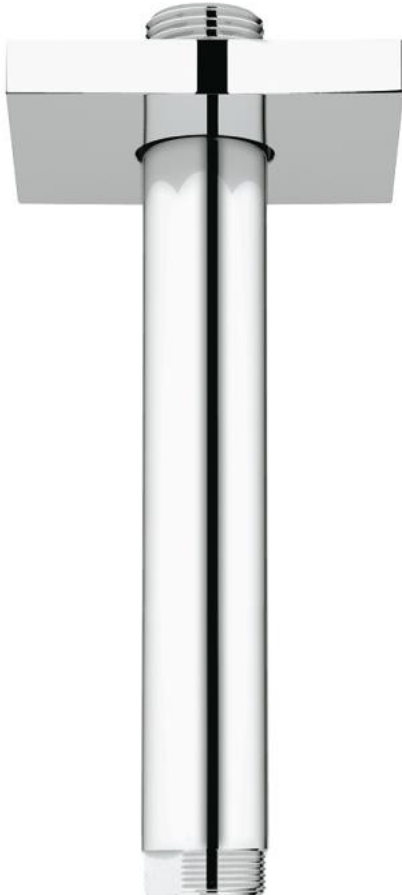

27 486 000 **RAINSHOWER SHOWER ARM CEILING 135 MM NPT**

PRODUCT DESCRIPTION

- Colour: chrome
- NPT thread 1/2"
- with square escutcheon
- suitable for all Rainshower head showers
- GROHE LongLife finish

27 486 000 **RAINSHOWER SHOWER ARM CEILING 135 MM NPT**

SPARE PARTS, marec 2010 – now

1: Escutcheon (Spare part-nr. 48118000)