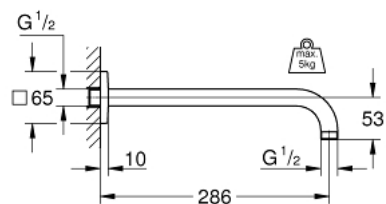

27 488 000 RAINSHOWER SHOWER ARM 286 MM

PRODUCT DESCRIPTION

- Colour: chrome
- material: metal
- connection thread 1/2"
- with square escutcheon
- suitable for all Rainshower head showers except Rainshower 400 mm
- GROHE LongLife finish

27 488 000 **RAINSHOWER SHOWER ARM 286 MM**

SPARE PARTS, marec 2010 – now

1: Escutcheon (Spare part-nr. 48118000)