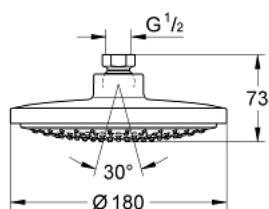

27 492 000 **EUPHORIA COSMOPOLITAN 180 HEAD SHOWER 1 SPRAY**

**PRODUCT DESCRIPTION**

- Colour: chrome
- spray pattern: Rain
- maximum flow rate (at 3 bar): 7.5 l/min
- Ø 180 mm
- ball joint ± 15° rotatable
- connection thread 1/2"
- GROHE EcoJoy - Less water, perfect flow
- GROHE DreamSpray - perfect spray pattern
- GROHE LongLife finish
- GROHE SpeedClean - effortless limescale removal
- suitable for instantaneous heater

27 492 000 **EUPHORIA COSMOPOLITAN 180 HEAD SHOWER 1 SPRAY**

**SPARE PARTS**, marec 2010 – now

1: Fibre seal Ø 18,5 x Ø 12 x 2 (Spare part-nr. 0138900M)

2: Dirt strainer (Spare part-nr. 48007000)