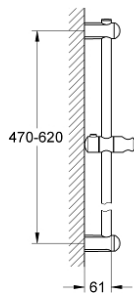

27 499 000 **EUPHORIA SHOWER RAIL 600 MM**

PRODUCT DESCRIPTION

- Colour: chrome
- with wall holders, glide element and swivel holder
- Flexible Installation - 1 adjustable bracket for existing drill holes
- GROHE LongLife finish

27 499 000 EUPHORIA SHOWER RAIL 600 MM

SPARE PARTS, marec 2010 – now

- 1: Shower rail holder (Spare part-nr. 48098000)
- 2: Glide element (Spare part-nr. 48099000)
- 3: Shower rail holder (Spare part-nr. 48100000)