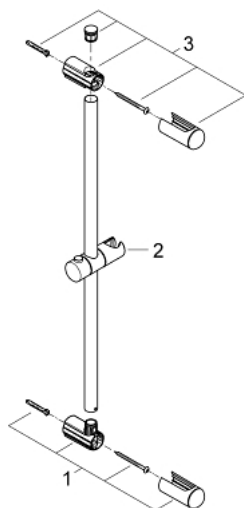

27 499 000 **EUPHORIA SHOWER RAIL 600 MM**

PRODUCT DESCRIPTION

- Colour: chrome
- with wall holders, glide element and swivel holder
- Flexible Installation - 1 adjustable bracket for existing drill holes
- GROHE LongLife finish

27 499 000 EUPHORIA SHOWER RAIL 600 MM

SPARE PARTS, marec 2010 – now

- 1: Shower rail holder (Spare part-nr. 48098000)
- 2: Glide element (Spare part-nr. 48099000)
- 3: Shower rail holder (Spare part-nr. 48100000)