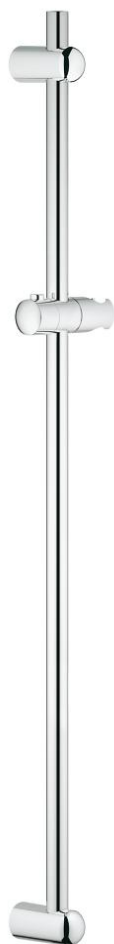

27 500 000 EUPHORIA SHOWER RAIL 900 MM

PRODUCT DESCRIPTION

- Colour: chrome
- with wall holders, glide element and swivel holder
- Flexible Installation - 1 adjustable bracket for existing drill holes
- GROHE LongLife finish

27 500 000 EUPHORIA SHOWER RAIL 900 MM

SPARE PARTS, marec 2010 – now

- 1: Shower rail holder (Spare part-nr. 48098000)
- 2: Glide element (Spare part-nr. 48099000)
- 3: Shower rail holder (Spare part-nr. 48100000)