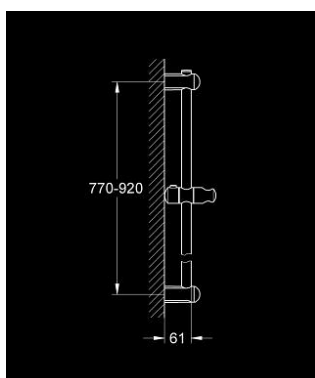

27 500 000 EUPHORIA SHOWER RAIL 900 MM

PRODUCT DESCRIPTION

- Colour: chrome
- with wall holders, glide element and swivel holder
- Flexible Installation - 1 adjustable bracket for existing drill holes
- GROHE LongLife finish

27 500 000 EUPHORIA SHOWER RAIL 900 MM

SPARE PARTS, marec 2010 – now

- 1: Shower rail holder (Spare part-nr. 48098000)
- 2: Glide element (Spare part-nr. 48099000)
- 3: Shower rail holder (Spare part-nr. 48100000)