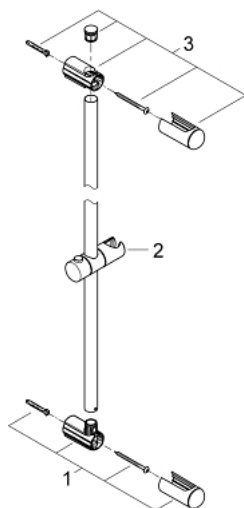

27 500 000 EUPHORIA SHOWER RAIL 900 MM

PRODUCT DESCRIPTION

- Colour: chrome
- with wall holders, glide element and swivel holder
- Flexible Installation - 1 adjustable bracket for existing drill holes
- GROHE LongLife finish

27 500 000 EUPHORIA SHOWER RAIL 900 MM

SPARE PARTS, marec 2010 – now

- 1: Shower rail holder (Spare part-nr. 48098000)
- 2: Glide element (Spare part-nr. 48099000)
- 3: Shower rail holder (Spare part-nr. 48100000)