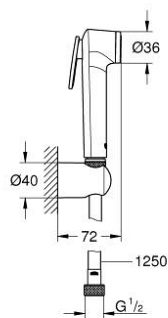

## 27 513 DA1 TEMPESTA-F TRIGGER SPRAY 30 WALL HOLDER SET 1 SPRAY

### PRODUCT DESCRIPTION

- Colour: warm sunset
- consisting of:
  - hand shower with trigger control
  - maximum flow rate (at 3 bar): 8 l/min
  - wall shower holder
  - Silverflex Long-Life shower hose 1250 mm
  - GROHE EcoJoy - Less water, perfect flow
  - GROHE LongLife finish
  - GROHE SpeedClean - effortless limescale removal
  - Inner WaterGuide - inner insulation for surface protection
  - TwistStop - to prevent hose from twisting
- Please refer to local norms regarding installation.

## 27 513 DA1 TEMPESTA-F TRIGGER SPRAY 30 WALL HOLDER SET 1 SPRAY

**SPARE PARTS**, maj 2021 – now

1: Dirt strainer (Spare part-nr. 0700200M)

2: Non-return valve (Spare part-nr. 14165DAM)\*

\* Optional accessories