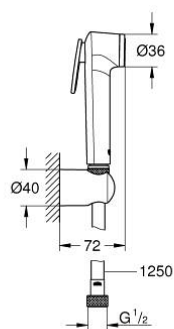

27 513 DC1 TEMPESTA-F TRIGGER SPRAY 30 WALL HOLDER SET 1 SPRAY

PRODUCT DESCRIPTION

- Colour: supersteel
- consisting of:
 - hand shower with trigger control
 - maximum flow rate (at 3 bar): 8 l/min
 - wall shower holder
 - Silverflex Long-Life shower hose 1250 mm
 - GROHE EcoJoy - Less water, perfect flow
 - GROHE LongLife finish
 - GROHE SpeedClean - effortless limescale removal
 - Inner WaterGuide - inner insulation for surface protection
 - TwistStop - to prevent hose from twisting
- Please refer to local norms regarding installation.

27 513 DC1 TEMPESTA-F TRIGGER SPRAY 30 WALL HOLDER SET 1 SPRAY

SPARE PARTS, julij 2023 – now

1: Dirt strainer (Spare part-nr. 0700200M)

2: non-return valves (Spare part-nr. 14165DCM)*

* Optional accessories