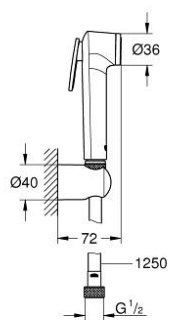

## 27 513 GL1 TEMPESTA-F TRIGGER SPRAY 30 WALL HOLDER SET 1 SPRAY

### PRODUCT DESCRIPTION

- Colour: cool sunrise
- consisting of:
  - hand shower with trigger control
  - maximum flow rate (at 3 bar): 8 l/min
  - wall shower holder
  - Silverflex Long-Life shower hose 1250 mm
  - GROHE EcoJoy - Less water, perfect flow
  - GROHE LongLife finish
  - GROHE SpeedClean - effortless limescale removal
  - Inner WaterGuide - inner insulation for surface protection
  - TwistStop - to prevent hose from twisting
- Please refer to local norms regarding installation.

## 27 513 GL1 TEMPESTA-F TRIGGER SPRAY 30 WALL HOLDER SET 1 SPRAY

**SPARE PARTS**, maj 2021 – now

1: Dirt strainer (Spare part-nr. 0700200M)

2: Non-return valve (Spare part-nr. 14165GLM)\*

\* Optional accessories