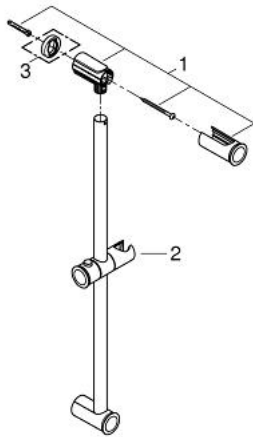

27 519 000 **TEMPESTA RUSTIC SHOWER RAIL 600 MM**

**PRODUCT DESCRIPTION**

- Colour: chrome
- with wall brackets, glider and swivel holder
- GROHE LongLife finish

## 27 519 000 TEMPESTA RUSTIC SHOWER RAIL 600 MM

**SPARE PARTS**, marec 2010 – now

1: Shower rail holder (Spare part-nr. 48092000)

2: Glide element (Spare part-nr. 48093000)

3: Compensation disc (Spare part-nr. 48051000)\*