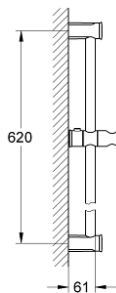

27 519 000 **TEMPESTA RUSTIC SHOWER RAIL 600 MM**

**PRODUCT DESCRIPTION**

- Colour: chrome
- with wall brackets, glider and swivel holder
- GROHE LongLife finish

## 27 519 000 TEMPESTA RUSTIC SHOWER RAIL 600 MM

**SPARE PARTS**, marec 2010 – now

1: Shower rail holder (Spare part-nr. 48092000)

2: Glide element (Spare part-nr. 48093000)

3: Compensation disc (Spare part-nr. 48051000)\*