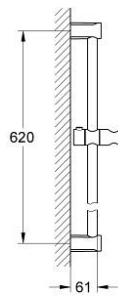

27 521 000 **TEMPESTA COSMOPOLITAN SHOWER RAIL 600 MM**

PRODUCT DESCRIPTION

- Colour: chrome
- with wall brackets, glider and swivel holder
- GROHE LongLife finish

27 521 000 **TEMPESTA COSMOPOLITAN SHOWER RAIL 600 MM**

SPARE PARTS, marec 2010 – now

1: Shower rail holder (Spare part-nr. 48095000)

2: Glide element (Spare part-nr. 12140000)