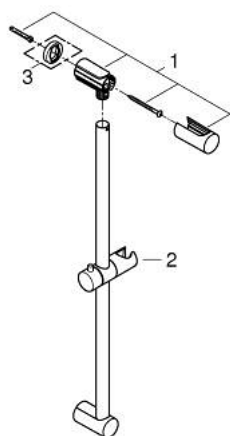

27 521 000 **TEMPESTA COSMOPOLITAN SHOWER RAIL 600 MM**

PRODUCT DESCRIPTION

- Colour: chrome
- with wall brackets, glider and swivel holder
- GROHE LongLife finish

27 521 000 **TEMPESTA COSMOPOLITAN SHOWER RAIL 600 MM**

SPARE PARTS, marec 2010 – now

1: Shower rail holder (Spare part-nr. 48095000)

2: Glide element (Spare part-nr. 12140000)