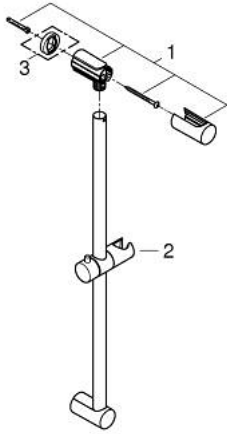

27 521 EN0 **TEMPESTA COSMOPOLITAN SHOWER RAIL 600 MM**

PRODUCT DESCRIPTION

- Colour: brushed nickel
- with wall brackets, glider and swivel holder
- GROHE LongLife finish

27 521 EN0 TEMPESTA COSMOPOLITAN SHOWER RAIL 600 MM

SPARE PARTS, december 2012 – now

1: Shower rail holder (Spare part-nr. 48095EN0)

2: Glide element (Spare part-nr. 12140EN0)