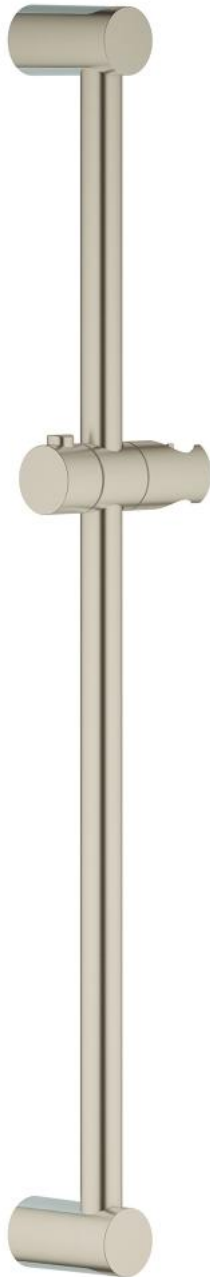

27 521 EN0 **TEMPESTA COSMOPOLITAN SHOWER RAIL 600 MM**

PRODUCT DESCRIPTION

- Colour: brushed nickel
- with wall brackets, glider and swivel holder
- GROHE LongLife finish

27 521 EN0 TEMPESTA COSMOPOLITAN SHOWER RAIL 600 MM

SPARE PARTS, december 2012 – now

1: Shower rail holder (Spare part-nr. 48095EN0)

2: Glide element (Spare part-nr. 12140EN0)