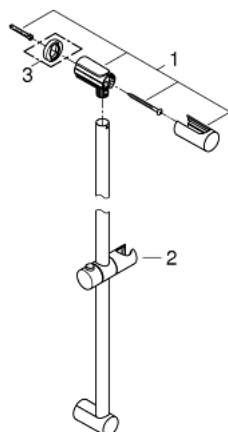

27 522 000 **TEMPESTA COSMOPOLITAN SHOWER RAIL 900 MM**

PRODUCT DESCRIPTION

- Colour: chrome
- with wall holders
- glide element and swivel holder
- GROHE LongLife finish

27 522 000 TEMPESTA COSMOPOLITAN SHOWER RAIL 900 MM

SPARE PARTS, marec 2010 – now

- 1: Shower rail holder (Spare part-nr. 48095000)
 - 2: Glide element (Spare part-nr. 48096000)
 - 3: Compensation disc (Spare part-nr. 48051000)*
- * Optional accessories