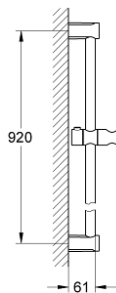

27 522 000 **TEMPESTA COSMOPOLITAN SHOWER RAIL 900 MM**

PRODUCT DESCRIPTION

- Colour: chrome
- with wall holders
- glide element and swivel holder
- GROHE LongLife finish

27 522 000 TEMPESTA COSMOPOLITAN SHOWER RAIL 900 MM

SPARE PARTS, marec 2010 – now

- 1: Shower rail holder (Spare part-nr. 48095000)
 - 2: Glide element (Spare part-nr. 48096000)
 - 3: Compensation disc (Spare part-nr. 48051000)*
- * Optional accessories