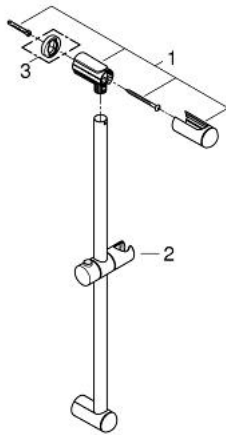

## 27 523 000 TEMPESTA SHOWER RAIL 600 MM

### PRODUCT DESCRIPTION

- Colour: chrome
- with wall brackets, glider and swivel holder
- GROHE LongLife finish

### SPARE PARTS, marec 2010 – now

- 1: Shower rail holder (Spare part-nr. 48098000)
  - 2: Glide element (Spare part-nr. 48099000)
  - 3: Compensation disc (Spare part-nr. 48051000)\*
- \* Optional accessories