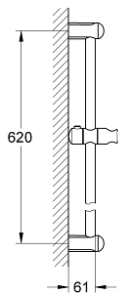

## 27 523 000 TEMPESTA SHOWER RAIL 600 MM

### PRODUCT DESCRIPTION

- Colour: chrome
- with wall brackets, glider and swivel holder
- GROHE LongLife finish

### SPARE PARTS, marec 2010 – now

- 1: Shower rail holder (Spare part-nr. 48098000)
  - 2: Glide element (Spare part-nr. 48099000)
  - 3: Compensation disc (Spare part-nr. 48051000)\*
- \* Optional accessories