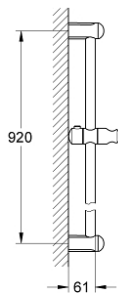

27 524 000 **SHOWER RAIL 900 MM**

PRODUCT DESCRIPTION

- Colour: chrome
- with wall holders
- glide element and swivel holder
- GROHE LongLife finish

27 524 000 SHOWER RAIL 900 MM

SPARE PARTS, marec 2010 – now

- 1: Shower rail holder (Spare part-nr. 48098000)
 - 2: Glide element (Spare part-nr. 48099000)
 - 3: Compensation disc (Spare part-nr. 48051000)*
- * Optional accessories