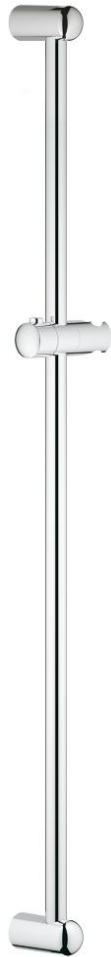

27 524 000 **SHOWER RAIL 900 MM**

PRODUCT DESCRIPTION

- Colour: chrome
- with wall holders
- glide element and swivel holder
- GROHE LongLife finish

27 524 000 SHOWER RAIL 900 MM

SPARE PARTS, marec 2010 – now

- 1: Shower rail holder (Spare part-nr. 48098000)
 - 2: Glide element (Spare part-nr. 48099000)
 - 3: Compensation disc (Spare part-nr. 48051000)*
- * Optional accessories