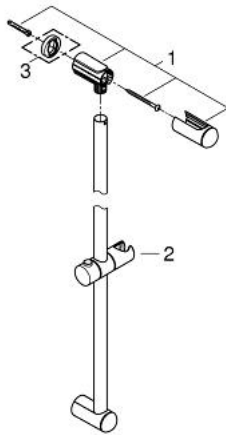

27 524 000 **SHOWER RAIL 900 MM**

PRODUCT DESCRIPTION

- Colour: chrome
- with wall holders
- glide element and swivel holder
- GROHE LongLife finish

27 524 000 SHOWER RAIL 900 MM

SPARE PARTS, marec 2010 – now

- 1: Shower rail holder (Spare part-nr. 48098000)
 - 2: Glide element (Spare part-nr. 48099000)
 - 3: Compensation disc (Spare part-nr. 48051000)*
- * Optional accessories