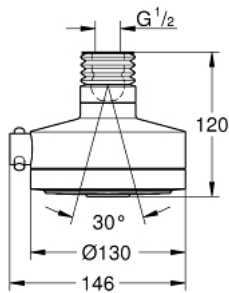

27 530 000 RELEXA DELUXE 130 HEAD SHOWER 4 SPRAYS

PRODUCT DESCRIPTION

- Colour: chrome
- Normal, Rain, Champagne spray, Champagne spray Deluxe
- ball joint $\pm 15^\circ$ rotatable
- 9.5 l/min flow limiter
- GROHE DreamSpray - perfect spray pattern
- GROHE LongLife finish
- Inner WaterGuide - inner insulation for surface protection
- min. recommended pressure 1.0 bar

27 530 000 RELEXA DELUXE 130 HEAD SHOWER 4 SPRAYS

SPARE PARTS, april 2010 – now

1: Bellows (Spare part-nr. 45199B10)

2: Fibre seal \varnothing 18,5 x \varnothing 12 x 2 (Spare part-nr. 0138900M)

3: Dirt strainer (Spare part-nr. 48007000)