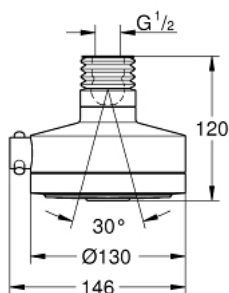

27 530 000 RELEXA DELUXE 130 HEAD SHOWER 4 SPRAYS

PRODUCT DESCRIPTION

- Colour: chrome
- Normal, Rain, Champagne spray, Champagne spray Deluxe
- ball joint $\pm 15^\circ$ rotatable
- GROHE EcoJoy 9.5 l/min flow limiter
- GROHE DreamSpray - perfect spray pattern
- GROHE LongLife finish
- Inner WaterGuide - inner insulation for surface protection
- min. recommended pressure 1.0 bar

27 530 000 RELEXA DELUXE 130 HEAD SHOWER 4 SPRAYS

SPARE PARTS, april 2010 – now

1: Bellows (Spare part-nr. 45199B10)

2: Fibre seal \varnothing 18,5 x \varnothing 12 x 2 (Spare part-nr. 0138900M)

3: Dirt strainer (Spare part-nr. 48007000)