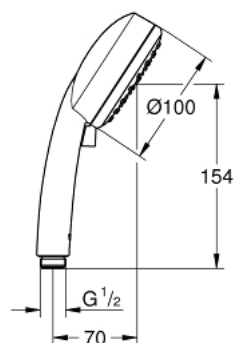

27 571 002 TEMPESTA COSMOPOLITAN 100 HAND SHOWER 2 SPRAYS

PRODUCT DESCRIPTION

- Colour: chrome
- spray patterns: Rain, Jet
- GROHE DreamSpray - perfect spray pattern
- GROHE LongLife finish
- GROHE SpeedClean - effortless limescale removal
- Inner WaterGuide - inner insulation for surface protection
- universal mounting system, fitting all standard shower hoses
- suitable for instantaneous heater
- min. recommended pressure 1.0 bar

27 571 002 TEMPESTA COSMOPOLITAN 100 HAND SHOWER 2 SPRAYS

SPARE PARTS, marec 2017 – now

1: Dirt strainer (Spare part-nr. 0700200M)