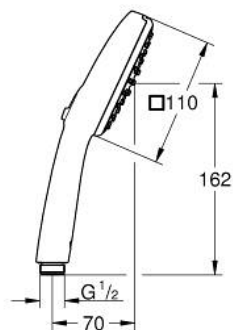

27 571 003 TEMPESTA CUBE 110 HAND SHOWER 2 SPRAYS

PRODUCT DESCRIPTION

- Colour: chrome
- spray patterns: Rain, Jet
- maximum flow rate (at 3 bar): 13.5 l/min
- GROHE SmartSwitch - easily rotate the dial to enjoy your preferred spray option
- GROHE DreamSpray - perfect spray pattern
- GROHE LongLife finish
- GROHE SpeedClean - effortless limescale removal
- Inner WaterGuide - inner insulation for surface protection
- ShockProof silicone ring prevents damages caused by shower falling
- universal mounting system, fitting all standard shower hoses
- min. recommended pressure 1.0 bar
- suitable for instantaneous heater
- professional edition

Pure Freude
an Wasser

27 571 003 TEMPESTA CUBE 110 HAND SHOWER 2 SPRAYS

SPARE PARTS, april 2020 – now

1: Dirt strainer (Spare part-nr. 0700200M)