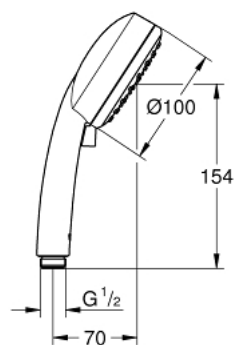

27 571 20E TEMPESTA COSMOPOLITAN 100 HAND SHOWER 2 SPRAYS

PRODUCT DESCRIPTION

- Colour: chrome
- spray patterns: Rain, Jet
- maximum flow rate (at 3 bar): 5.7 l/min
- GROHE DreamSpray - perfect spray pattern
- GROHE LongLife finish
- GROHE SpeedClean - effortless limescale removal
- Inner WaterGuide - inner insulation for surface protection
- universal mounting system, fitting all standard shower hoses
- suitable for instantaneous heater
- min. recommended pressure 1.0 bar

27 571 20E TEMPESTA COSMOPOLITAN 100 HAND SHOWER 2 SPRAYS

SPARE PARTS, marec 2017 – now

1: Dirt strainer (Spare part-nr. 0700200M)