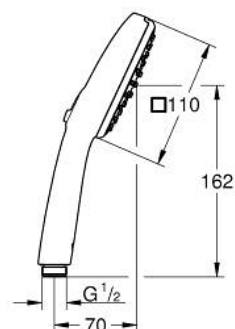

27 571 30E TEMPESTA CUBE 110 HAND SHOWER 2 SPRAYS

PRODUCT DESCRIPTION

- Colour: chrome
- spray patterns: Rain, Jet
- maximum flow rate (at 3 bar): 5.6 l/min
- GROHE SmartSwitch - easily rotate the dial to enjoy your preferred spray option
- GROHE DreamSpray - perfect spray pattern
- GROHE LongLife finish
- ShockProof silicone ring prevents damages caused by shower falling
- GROHE SpeedClean - effortless limescale removal
- Inner WaterGuide - inner insulation for surface protection
- universal mounting system, fitting all standard shower hoses
- min. recommended pressure 1.0 bar
- suitable for instantaneous heater
- professional edition

Pure Freude
an Wasser

27 571 30E TEMPESTA CUBE 110 HAND SHOWER 2 SPRAYS

SPARE PARTS, april 2020 – now

1: Dirt strainer (Spare part-nr. 0700200M)