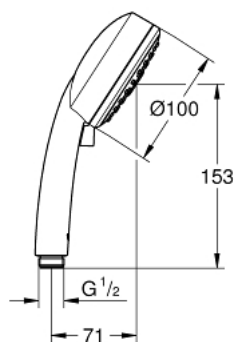

## 27 572 002 TEMPESTA COSMOPOLITAN 100 HAND SHOWER 3 SPRAYS

### PRODUCT DESCRIPTION

- Colour: chrome
- spray patterns: GROHE Rain O<sup>2</sup>, Rain, Massage
- GROHE DreamSpray - perfect spray pattern
- GROHE LongLife finish
- GROHE SpeedClean - effortless limescale removal
- Inner WaterGuide - inner insulation for surface protection
- universal mounting system, fitting all standard shower hoses
- suitable for instantaneous heater
- min. recommended pressure 1.0 bar

## 27 572 002 TEMPESTA COSMOPOLITAN 100 HAND SHOWER 3 SPRAYS

**SPARE PARTS**, marec 2017 – now

1: Dirt strainer (Spare part-nr. 0700200M)